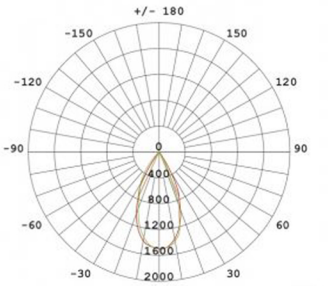

Strictly follow installation instruction
 A gravel bed should be prepared at the time of installation.
 The electric gear is inside the luminaire.

Product Code	BRD290A	BRD300B	BRD350C
Rated Power	20W - 50W LED CUSTOM	30W - 50W LED CUSTOM	30W - 75W LED CUSTOM
LED Type	BRIDGELUX / CREE	BRIDGELUX / CREE	BRIDGELUX / CREE
Product Size	DIA: 290x265mm	DIA: 300x160mm	DIA: 350x170mm
Buried Cutout	Dia: 270x270mm	Dia: 285x200mm	Dia: 330x210mm
Input Voltage	AC100-240V	AC100-240V	AC100-240V
Frequency Range	50Hz-60Hz	50Hz-60Hz	50Hz-60Hz
Power Factor	>0.95	>0.95	>0.95
Color Temperature	2700K-6500K	2700K-6500K	2700K-6500K
Color Rendering Index	>80	>80	>80
Mini Luminous Flux	120LM/W	120LM/W	120LM/W
Beam Angle	8/15/30/45/60/90/120°	8/15/30/45/60/90/120°	8/15/30/45/60/90/120°
Protection Grade	IP67	IP67	IP67
Life Span		50000Hrs	

PHOTOMETRIC DATA

Symmetrical 15°

H(m)	LUX(Eavg/Emax)	
1	0.23	2053,3072
2	0.46	513,767
3	0.69	227,340
4	0.92	127,190

Symmetrical 30°

H(m)	LUX(Eavg/Emax)	
1	0.46	1581,2365
2	0.93	395,590
3	1.40	175,262
4	1.87	98,146

Symmetrical 45°

H(m)	LUX(Eavg/Emax)	
1	0.78	1012,1514
2	1.57	253,378
3	2.36	112,168
4	3.15	63,94

Symmetrical 120°

H(m)	LUX(Eavg/Emax)	
1	309.36cm	
2	618.71cm	
3	928.07cm	
4	1237.43cm	
5	1546.78cm	
	1856.13cm	

SYMMETRICAL ANGLE

Symmetrical lens: 8 / 15 / 30 / 45 / 60 / 90 / 120°

316 stainless steel

Heat faster
Extend lifespan scientifically