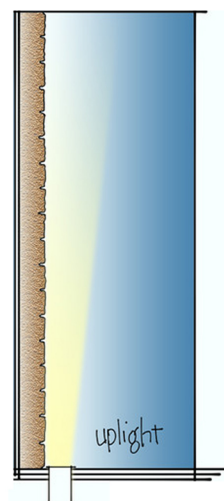

BRD290A

BRD300B

BRD350C

DESCRIPTION:

Recessed mounted buried upright with PC insertion Sleeve for easy installation.
 Housing made of die-cast aluminium / stainless steel with double cable gland.
 Frame made of solid stainless steel (A2 = 316).
 Tempered clear glass diffuser
 High corrosion resistance capability
 Stainless steel gland, IP67
 Silicon gasket for dust and waterproofing.
 Stainless steel alloy screws
 Power supply: AC100-240V/50Hz
 - Heat resistant and solid conduct wiring
 - Ideal for External Garden, Interior and Elevation lighting
 - European standard of EN 60598

PHOTOMETRIC DATA

Symmetrical 15°

H(m)	LUX(Eavg/Emax)	
1	0.23	2053,3072
2	0.46	513,767
3	0.69	227,340
4	0.92	127,190

Symmetrical 30°

H(m)	LUX(Eavg/Emax)	
1	0.46	1581,2365
2	0.93	395,590
3	1.40	175,262
4	1.87	98,146

Symmetrical 45°

H(m)	LUX(Eavg/Emax)	
1	0.78	1012,1514
2	1.57	253,378
3	2.36	112,168
4	3.15	63,94

Symmetrical 120°

H(m)	LUX(Eavg/Emax)	
1	309.36cm	
2	618.71cm	
3	928.07cm	
4	1237.43cm	
5	1546.78cm	
	1856.13cm	

SYMMETRICAL ANGLE

Symmetrical lens: 8 / 15 / 30 / 45 / 60 / 90 / 120°

316 stainless steel

Heat faster
Extend lifespan scientifically