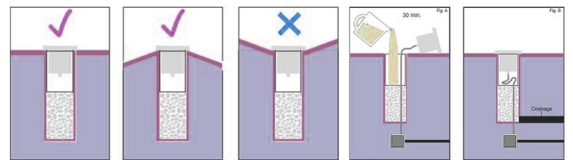

BRD290A

BRD300B

BRD350C

DESCRIPTION:

Recessed mounted buried upright with PC insertion Sleeve for easy installation.
 Housing made of die-cast aluminium / stainless steel with double cable gland.
 Frame made of solid stainless steel (A2 = 316).
 Tempered clear glass diffuser
 High corrosion resistance capability
 Stainless steel gland, IP67
 Silicon gasket for dust and waterproofing.
 Stainless steel alloy screws
 Power supply: AC100-240V/50Hz
 - Heat resistant and solid conduct wiring
 - Ideal for External Garden, Interior and Elevation lighting
 - European standard of EN 60598

Strictly follow installation instruction
 A gravel bed should be prepared at the time of installation.
 The electric gear is inside the luminaire.

Product Code	BRD290A	BRD300B	BRD350C
Rated Power	20W - 50W LED CUSTOM	30W - 50W LED CUSTOM	30W - 75W LED CUSTOM
LED Type	BRIDGELUX / CREE	BRIDGELUX / CREE	BRIDGELUX / CREE
Product Size	DIA: 290x265mm	DIA: 300x160mm	DIA: 350x170mm
Buried Cutout	Dia: 270x270mm	Dia: 285x200mm	Dia: 330x210mm
Input Voltage	AC100-240V	AC100-240V	AC100-240V
Frequency Range	50Hz-60Hz	50Hz-60Hz	50Hz-60Hz
Power Factor	>0.95	>0.95	>0.95
Color Temperature	2700K-6500K	2700K-6500K	2700K-6500K
Color Rendering Index	>80	>80	>80
Mini Luminous Flux	120LM/W	120LM/W	120LM/W
Beam Angle	8/15/30/45/60/90/120°	8/15/30/45/60/90/120°	8/15/30/45/60/90/120°
Protection Grade	IP67	IP67	IP67
Life Span		50000Hrs	