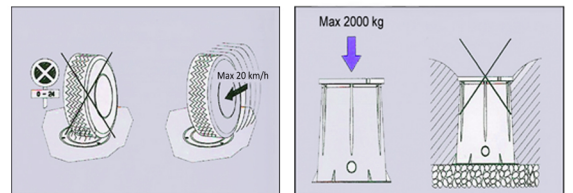

BRD290A

BRD300B

BRD350C

DESCRIPTION:

Recessed mounted buried upright with PC insertion Sleeve for easy installation.
 Housing made of die-cast aluminium / stainless steel with double cable gland.
 Frame made of solid stainless steel (A2 = 316).
 Tempered clear glass diffuser
 High corrosion resistance capability
 Stainless steel gland, IP67
 Silicon gasket for dust and waterproofing.
 Stainless steel alloy screws
 Power supply: AC100-240V/50Hz
 - Heat resistant and solid conduct wiring
 - Ideal for External Garden, Interior and Elevation lighting
 - European standard of EN 60598

Strictly follow installation instruction
 A gravel bed should be prepared at the time of installation.
 The electric gear is inside the luminaire.

Product Code	BRD290A	BRD300B	BRD350C
Rated Power	20W - 50W LED CUSTOM	30W - 50W LED CUSTOM	30W - 75W LED CUSTOM
LED Type	BRIDGELUX / CREE	BRIDGELUX / CREE	BRIDGELUX / CREE
Product Size	DIA: 290x265mm	DIA: 300x160mm	DIA: 350x170mm
Buried Cutout	Dia: 270x270mm	Dia: 285x200mm	Dia: 330x210mm
Input Voltage	AC100-240V	AC100-240V	AC100-240V
Frequency Range	50Hz-60Hz	50Hz-60Hz	50Hz-60Hz
Power Factor	>0.95	>0.95	>0.95
Color Temperature	2700K-6500K	2700K-6500K	2700K-6500K
Color Rendering Index	>80	>80	>80
Mini Luminous Flux	120LM/W	120LM/W	120LM/W
Beam Angle	8/15/30/45/60/90/120°	8/15/30/45/60/90/120°	8/15/30/45/60/90/120°
Protection Grade	IP67	IP67	IP67
Life Span		50000Hrs	