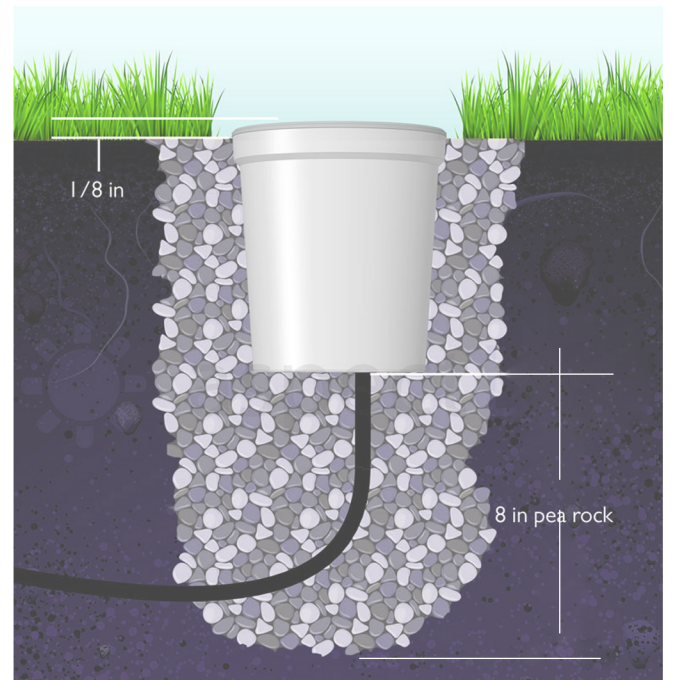

BRD290A

BRD300B

BRD350C

DESCRIPTION:

Recessed mounted buried upright with PC insertion Sleeve for easy installation.
 Housing made of die-cast aluminium / stainless steel with double cable gland.
 Frame made of solid stainless steel (A2 = 316).
 Tempered clear glass diffuser
 High corrosion resistance capability
 Stainless steel gland, IP67
 Silicon gasket for dust and waterproofing.
 Stainless steel alloy screws
 Power supply: AC100-240V/50Hz
 - Heat resistant and solid conduct wiring
 - Ideal for External Garden, Interior and Elevation lighting
 - European standard of EN 60598

Strictly follow installation instruction
 A gravel bed should be prepared at the time of installation.
 The electric gear is inside the luminaire.

Product Code	BRD290A	BRD300B	BRD350C
Rated Power	20W - 50W LED CUSTOM	30W - 50W LED CUSTOM	30W - 75W LED CUSTOM
LED Type	BRIDGELUX / CREE	BRIDGELUX / CREE	BRIDGELUX / CREE
Product Size	DIA: 290x265mm	DIA: 300x160mm	DIA: 350x170mm
Buried Cutout	Dia: 270x270mm	Dia: 285x200mm	Dia: 330x210mm
Input Voltage	AC100-240V	AC100-240V	AC100-240V
Frequency Range	50Hz-60Hz	50Hz-60Hz	50Hz-60Hz
Power Factor	>0.95	>0.95	>0.95
Color Temperature	2700K-6500K	2700K-6500K	2700K-6500K
Color Rendering Index	>80	>80	>80
Mini Luminous Flux	120LM/W	120LM/W	120LM/W
Beam Angle	8/15/30/45/60/90/120°	8/15/30/45/60/90/120°	8/15/30/45/60/90/120°
Protection Grade	IP67	IP67	IP67
Life Span		50000Hrs	

SYMMETRICAL ANGLE

Symmetrical lens: 8 / 15 / 30 / 45 / 60 / 90 / 120°

316 stainless steel

Heat faster
Extend lifespan scientifically