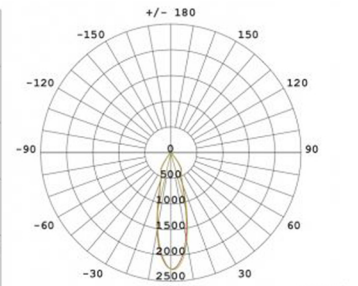

Strictly follow installation instruction
 A gravel bed should be prepared at the time of installation.
 The electric gear is inside the luminaire.

Product Code	BRD290A	BRD300B	BRD350C
Rated Power	20W - 50W LED CUSTOM	30W - 50W LED CUSTOM	30W - 75W LED CUSTOM
LED Type	BRIDGELUX / CREE	BRIDGELUX / CREE	BRIDGELUX / CREE
Product Size	DIA: 290x265mm	DIA: 300x160mm	DIA: 350x170mm
Buried Cutout	Dia: 270x270mm	Dia: 285x200mm	Dia: 330x210mm
Input Voltage	AC100-240V	AC100-240V	AC100-240V
Frequency Range	50Hz-60Hz	50Hz-60Hz	50Hz-60Hz
Power Factor	>0.95	>0.95	>0.95
Color Temperature	2700K-6500K	2700K-6500K	2700K-6500K
Color Rendering Index	>80	>80	>80
Mini Luminous Flux	120LM/W	120LM/W	120LM/W
Beam Angle	8/15/30/45/60/90/120°	8/15/30/45/60/90/120°	8/15/30/45/60/90/120°
Protection Grade	IP67	IP67	IP67
Life Span		50000Hrs	

PHOTOMETRIC DATA

Symmetrical 15°

H(m)	LUX(Eavg/Emax)	
1	0.23	2053,3072
2	0.46	513,767
3	0.69	227,340
4	0.92	127,190

Symmetrical 30°

H(m)	LUX(Eavg/Emax)	
1	0.46	1581,2365
2	0.93	395,590
3	1.40	175,262
4	1.87	98,146

Symmetrical 45°

H(m)	LUX(Eavg/Emax)	
1	0.78	1012,1514
2	1.57	253,378
3	2.36	112,168
4	3.15	63,94

Symmetrical 120°

H(m)	LUX(Eavg/Emax)	
1	309.36cm	
2	618.71cm	
3	928.07cm	
4	1237.43cm	
5	1546.78cm	
	1856.13cm	

SYMMETRICAL ANGLE

Symmetrical lens: 8 / 15 / 30 / 45 / 60 / 90 / 120°

316 stainless steel

Heat faster
Extend lifespan scientifically