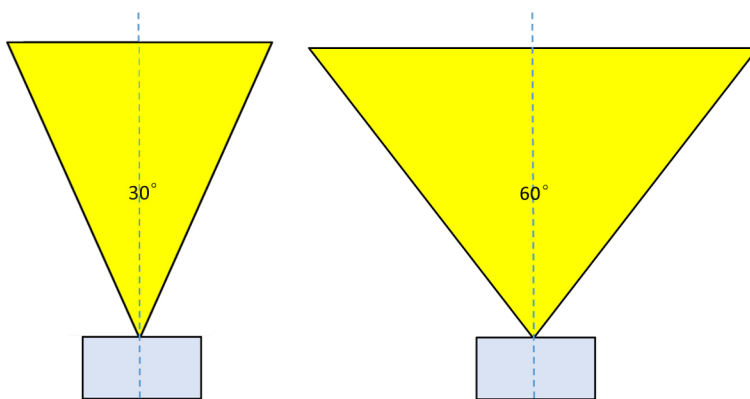

Strictly follow installation instruction
 A gravel bed should be prepared at the time of installation.
 The electric gear is inside the luminaire.

Product Code	BRD290A	BRD300B	BRD350C
Rated Power	20W - 50W LED CUSTOM	30W - 50W LED CUSTOM	30W - 75W LED CUSTOM
LED Type	BRIDGELUX / CREE	BRIDGELUX / CREE	BRIDGELUX / CREE
Product Size	DIA: 290x265mm	DIA: 300x160mm	DIA: 350x170mm
Buried Cutout	Dia: 270x270mm	Dia: 285x200mm	Dia: 330x210mm
Input Voltage	AC100-240V	AC100-240V	AC100-240V
Frequency Range	50Hz-60Hz	50Hz-60Hz	50Hz-60Hz
Power Factor	>0.95	>0.95	>0.95
Color Temperature	2700K-6500K	2700K-6500K	2700K-6500K
Color Rendering Index	>80	>80	>80
Mini Luminous Flux	120LM/W	120LM/W	120LM/W
Beam Angle	8/15/30/45/60/90/120°	8/15/30/45/60/90/120°	8/15/30/45/60/90/120°
Protection Grade	IP67	IP67	IP67
Life Span		50000Hrs	

PHOTOMETRIC DATA

Symmetrical 15°

H(m)	LUX(Eavg/Emax)	
1	0.23	2053,3072
2	0.46	513,767
3	0.69	227,340
4	0.92	127,190

Symmetrical 30°

H(m)	LUX(Eavg/Emax)	
1	0.46	1581,2365
2	0.93	395,590
3	1.40	175,262
4	1.87	98,146

Symmetrical 45°

H(m)	LUX(Eavg/Emax)	
1	0.78	1012,1514
2	1.57	253,378
3	2.36	112,168
4	3.15	63,94

Symmetrical 120°

H(m)	LUX(Eavg/Emax)	
1	309.36cm	
2	618.71cm	
3	928.07cm	
4	1237.43cm	
5	1546.78cm	
	1856.13cm	

SYMMETRICAL ANGLE

Symmetrical lens: 8 / 15 / 30 / 45 / 60 / 90 / 120°

316 stainless steel

Heat faster
Extend lifespan scientifically