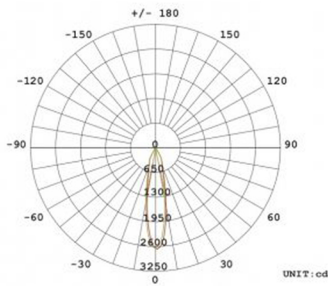

Strictly follow installation instruction
 A gravel bed should be prepared at the time of installation.
 The electric gear is inside the luminaire.

Product Code	BRD290A	BRD300B	BRD350C
Rated Power	20W - 50W LED CUSTOM	30W - 50W LED CUSTOM	30W - 75W LED CUSTOM
LED Type	BRIDGELUX / CREE	BRIDGELUX / CREE	BRIDGELUX / CREE
Product Size	DIA: 290x265mm	DIA: 300x160mm	DIA: 350x170mm
Buried Cutout	Dia: 270x270mm	Dia: 285x200mm	Dia: 330x210mm
Input Voltage	AC100-240V	AC100-240V	AC100-240V
Frequency Range	50Hz-60Hz	50Hz-60Hz	50Hz-60Hz
Power Factor	>0.95	>0.95	>0.95
Color Temperature	2700K-6500K	2700K-6500K	2700K-6500K
Color Rendering Index	>80	>80	>80
Mini Luminous Flux	120LM/W	120LM/W	120LM/W
Beam Angle	8/15/30/45/60/90/120°	8/15/30/45/60/90/120°	8/15/30/45/60/90/120°
Protection Grade	IP67	IP67	IP67
Life Span		50000Hrs	

PHOTOMETRIC DATA

Symmetrical 15°

H(m)	LUX(Eavg/Emax)	
1	0.23	2053,3072
2	0.46	513,767
3	0.69	227,340
4	0.92	127,190

Symmetrical 30°

H(m)	LUX(Eavg/Emax)	
1	0.46	1581,2365
2	0.93	395,590
3	1.40	175,262
4	1.87	98,146

Symmetrical 45°

H(m)	LUX(Eavg/Emax)	
1	0.78	1012,1514
2	1.57	253,378
3	2.36	112,168
4	3.15	63,94

Symmetrical 120°

H(m)	LUX(Eavg/Emax)	
1	309.36cm	
2	618.71cm	
3	928.07cm	
4	1237.43cm	
5	1546.78cm	
	1856.13cm	

SYMMETRICAL ANGLE

Symmetrical lens: 8 / 15 / 30 / 45 / 60 / 90 / 120°

316 stainless steel

Heat faster
Extend lifespan scientifically