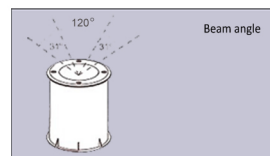

BRD290A

BRD300B

BRD350C

DESCRIPTION:

Recessed mounted buried upright with PC insertion Sleeve for easy installation.
 Housing made of die-cast aluminium / stainless steel with double cable gland.
 Frame made of solid stainless steel (A2 = 316).
 Tempered clear glass diffuser
 High corrosion resistance capability
 Stainless steel gland, IP67
 Silicon gasket for dust and waterproofing.
 Stainless steel alloy screws
 Power supply: AC100-240V/50Hz
 - Heat resistant and solid conduct wiring
 - Ideal for External Garden, Interior and Elevation lighting
 - European standard of EN 60598

Strictly follow installation instruction
 A gravel bed should be prepared at the time of installation.
 The electric gear is inside the luminaire.

Product Code	BRD290A	BRD300B	BRD350C
Rated Power	20W - 50W LED CUSTOM	30W - 50W LED CUSTOM	30W - 75W LED CUSTOM
LED Type	BRIDGELUX / CREE	BRIDGELUX / CREE	BRIDGELUX / CREE
Product Size	DIA: 290x265mm	DIA: 300x160mm	DIA: 350x170mm
Buried Cutout	Dia: 270x270mm	Dia: 285x200mm	Dia: 330x210mm
Input Voltage	AC100-240V	AC100-240V	AC100-240V
Frequency Range	50Hz-60Hz	50Hz-60Hz	50Hz-60Hz
Power Factor	>0.95	>0.95	>0.95
Color Temperature	2700K-6500K	2700K-6500K	2700K-6500K
Color Rendering Index	>80	>80	>80
Mini Luminous Flux	120LM/W	120LM/W	120LM/W
Beam Angle	8/15/30/45/60/90/120°	8/15/30/45/60/90/120°	8/15/30/45/60/90/120°
Protection Grade	IP67	IP67	IP67
Life Span		50000Hrs	

Symmetrical 45°

H(m)	LUX(Eavg/Emax)	
1	0.78	1012,1514
2	1.57	253,378
3	2.36	112,168
4	3.15	63,94

Symmetrical 120°

H(m)	LUX(Eavg/Emax)	
1	309.36cm	
2	618.71cm	
3	928.07cm	
4	1237.43cm	
5	1546.78cm	
	1856.13cm	