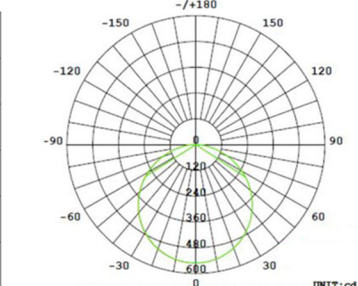

Strictly follow installation instruction
 A gravel bed should be prepared at the time of installation.
 The electric gear is inside the luminaire.

Product Code	BRD290A	BRD300B	BRD350C
Rated Power	20W - 50W LED CUSTOM	30W - 50W LED CUSTOM	30W - 75W LED CUSTOM
LED Type	BRIDGELUX / CREE	BRIDGELUX / CREE	BRIDGELUX / CREE
Product Size	DIA: 290x265mm	DIA: 300x160mm	DIA: 350x170mm
Buried Cutout	Dia: 270x270mm	Dia: 285x200mm	Dia: 330x210mm
Input Voltage	AC100-240V	AC100-240V	AC100-240V
Frequency Range	50Hz-60Hz	50Hz-60Hz	50Hz-60Hz
Power Factor	>0.95	>0.95	>0.95
Color Temperature	2700K-6500K	2700K-6500K	2700K-6500K
Color Rendering Index	>80	>80	>80
Mini Luminous Flux	120LM/W	120LM/W	120LM/W
Beam Angle	8/15/30/45/60/90/120°	8/15/30/45/60/90/120°	8/15/30/45/60/90/120°
Protection Grade	IP67	IP67	IP67
Life Span		50000Hrs	

PHOTOMETRIC DATA

Symmetrical 15°

H(m)	LUX(Eavg/Emax)	
1	0.23	2053,3072
2	0.46	513,767
3	0.69	227,340
4	0.92	127,190

Symmetrical 30°

H(m)	LUX(Eavg/Emax)	
1	0.46	1581,2365
2	0.93	395,590
3	1.40	175,262
4	1.87	98,146

Symmetrical 45°

H(m)	LUX(Eavg/Emax)	
1	0.78	1012,1514
2	1.57	253,378
3	2.36	112,168
4	3.15	63,94

Symmetrical 120°

H(m)	LUX(Eavg/Emax)	
1	309.36cm	
2	618.71cm	
3	928.07cm	
4	1237.43cm	
5	1546.78cm	
	1856.13cm	

SYMMETRICAL ANGLE

Symmetrical lens: 8 / 15 / 30 / 45 / 60 / 90 / 120°

316 stainless steel

Heat faster
Extend lifespan scientifically