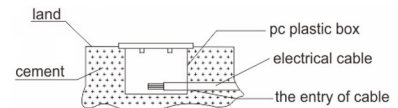

Photometric Data

Light Distribution Curve [Unit: cd]

Lux distance Curve

Strictly follow installation instruction
A gravel bed should be prepared at the time of installation.
The electric gear is inside the luminaire

Installation

1) Make a hole bigger than the light

2) Use cement to make the power cable insert into the plastic box

3) Connect the power cable to the light, then, tighten the screw and lock it in the seat