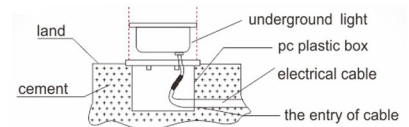

BW70411-D33

BW70411-D44

DESCRIPTION:

Recessed mounted buried upright with PC insertion Sleeve for easy installation.
 Body made of die-cast aluminium with polyester powder coated finish.
 Frame made of Solid stainless steel (316 grade)
 Tempered clear glass diffuser in 8mm thickness resistant to thermal shock.
 High corrosion resistance capability
 Silicon gasket for dust and waterproofing.
 Stainless steel alloy screws
 Duel cable gland
 High quality LED Chip
 Power supply: 240V/50Hz
 - Heat resistant wiring
 - Ideal for External Garden and Elevation lighting
 - European standard of EN 60598

Photometric Data

Light Distribution Curve [Unit: cd]

Lux distance Curve

Strictly follow installation instruction
A gravel bed should be prepared at the time of installation.
The electric gear is inside the luminaire

Installation

1) Make a hole bigger than the light

2) Use cement to make the power cable insert into the plastic box

3) Connect the power cable to the light, then, tighten the screw and lock it in the seat