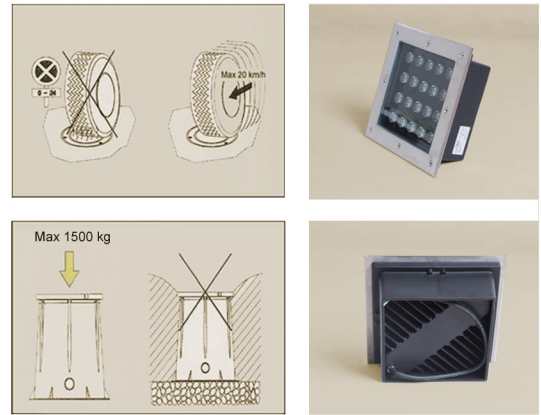

BW70411-D33

BW70411-D44

DESCRIPTION:

Recessed mounted buried upright with PC insertion Sleeve for easy installation.
 Body made of die-cast aluminium with polyester powder coated finish.
 Frame made of Solid stainless steel (316 grade)
 Tempered clear glass diffuser in 8mm thickness resistant to thermal shock.
 High corrosion resistance capability
 Silicon gasket for dust and waterproofing.
 Stainless steel alloy screws
 Duel cable gland
 High quality LED Chip
 Power supply: 240V/50Hz
 - Heat resistant wiring
 - Ideal for External Garden and Elevation lighting
 - European standard of EN 60598

Product Code	BW70411-D44		
Rated Power	15/18W LED	24W LED	36W LED
LED Type	Osram / CREE	Osram / CREE	Osram / CREE
Input Voltage	DC24V / 220V, 50-60Hz		
Power Factor	>0.9	>0.9	>0.9
Beam Angle	5 /10 /15 /30 /45 /60 /90 /10*60°		
Color Temperature	2700K - 6500K	2700K - 6500K	2700K - 6500K
Color Rendering Index	>80	>80	>80
Efficiency	>89%	>89%	>89%
Mini Luminous Flux	100-120LM/W	100-120LM/W	100-120LM/W
Temp. in Working condition	(-20°C - (+)50°C	(-20°C - (+)50°C	(-20°C - (+)50°C
Size	225x225x90mm	250x250x90mm	300x300x90mm
Life Span	50000Hrs		

Photometric Data

Light Distribution Curve [Unit: cd]

Lux distance Curve

Strictly follow installation instruction
A gravel bed should be prepared at the time of installation.
The electric gear is inside the luminaire

Installation

1) Make a hole bigger than the light

2) Use cement to make the power cable insert into the plastic box

3) Connect the power cable to the light, then, tighten the screw and lock it in the seat