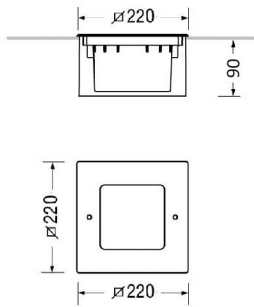

BW70411-D33

BW70411-D44

DESCRIPTION:

Recessed mounted buried upright with PC insertion Sleeve for easy installation.
 Body made of die-cast aluminium with polyester powder coated finish.
 Frame made of Solid stainless steel (316 grade)
 Tempered clear glass diffuser in 8mm thickness resistant to thermal shock.
 High corrosion resistance capability
 Silicon gasket for dust and waterproofing.
 Stainless steel alloy screws
 Duel cable gland
 High quality LED Chip
 Power supply: 240V/50Hz
 - Heat resistant wiring
 - Ideal for External Garden and Elevation lighting
 - European standard of EN 60598

Product Code	BW70411-D44		
Rated Power	15/18W LED	24W LED	36W LED
LED Type	Osram / CREE	Osram / CREE	Osram / CREE
Input Voltage	DC24V / 220V, 50-60Hz		
Power Factor	>0.9	>0.9	>0.9
Beam Angle	5 /10 /15 /30 /45 /60 /90 /10*60°		
Color Temperature	2700K - 6500K	2700K - 6500K	2700K - 6500K
Color Rendering Index	>80	>80	>80
Efficiency	>89%	>89%	>89%
Mini Luminous Flux	100-120LM/W	100-120LM/W	100-120LM/W
Temp. in Working condition	(-20°C - (+)50°C	(-20°C - (+)50°C	(-20°C - (+)50°C
Size	225x225x90mm	250x250x90mm	300x300x90mm
Life Span	50000Hrs		