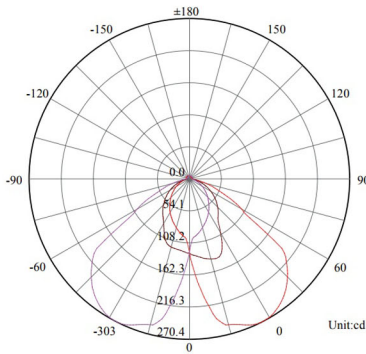

Product Code	BW70411-D33						
Rated Power	4W LED	5/6W LED	9W LED	9/12W LED	20W LED	24W LED	36W LED
LED Type	Osram / CREE	Osram / CREE	Osram / CREE	Osram / CREE	Osram / CREE	Osram / CREE	Osram / CREE
Input Voltage	DC24V / 220V, 50-60Hz						
Power Factor	>0.9	>0.9	>0.9	>0.9	>0.9	>0.9	>0.9
Beam Angle	5 / 10 / 15 / 30 / 45 / 60 / 90 / 10*60°						
Color Temperature	2700K - 6500K	2700K - 6500K	2700K - 6500K	2700K - 6500K	2700K - 6500K	2700K - 6500K	2700K - 6500K
Color Rendering Index	>80	>80	>80	>80	>80	>80	>80
Efficiency	>89%	>89%	>89%	>89%	>89%	>89%	>89%
Mini Luminous Flux	100-120LM/W	100-120LM/W	100-120LM/W	100-120LM/W	100-120LM/W	100-120LM/W	100-120LM/W
Temp. in Working condition	(-)20°C - (+)50°C	(-)20°C - (+)50°C	(-)20°C - (+)50°C	(-)20°C - (+)50°C	(-)20°C - (+)50°C	(-)20°C - (+)50°C	(-)20°C - (+)50°C
Dimming	DALI/DMX	DALI/DMX	DALI/DMX	DALI/DMX	DALI/DMX	DALI/DMX	DALI/DMX
Size	100x100x75mm	120x120x80mm	150x150x80mm	200x200x80mm	220x220x90mm	250x250x90mm	300x300x90mm
Life Span	50000Hrs						

Photometric Data

Light Distribution Curve [Unit: cd]