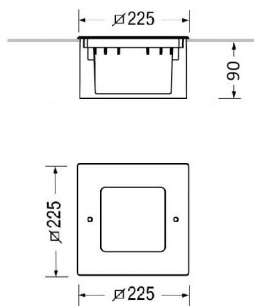

BW70411-D33

BW70411-D44

DESCRIPTION:

Recessed mounted buried upright with PC insertion Sleeve for easy installation.
 Body made of die-cast aluminium with polyester powder coated finish.
 Frame made of Solid stainless steel (316 grade)
 Tempered clear glass diffuser in 8mm thickness resistant to thermal shock.
 High corrosion resistance capability
 Silicon gasket for dust and waterproofing.
 Stainless steel alloy screws
 Duel cable gland
 High quality LED Chip
 Power supply: 240V/50Hz
 - Heat resistant wiring
 - Ideal for External Garden and Elevation lighting
 - European standard of EN 60598

Product Code	BW70411-D44		
Rated Power	15/18W LED	24W LED	36W LED
LED Type	Osram / CREE	Osram / CREE	Osram / CREE
Input Voltage	DC24V / 220V, 50-60Hz		
Power Factor	>0.9	>0.9	>0.9
Beam Angle	5 /10 /15 /30 /45 /60 /90 /10*60°		
Color Temperature	2700K - 6500K	2700K - 6500K	2700K - 6500K
Color Rendering Index	>80	>80	>80
Efficiency	>89%	>89%	>89%
Mini Luminous Flux	100-120LM/W	100-120LM/W	100-120LM/W
Temp. in Working condition	(-20°C - (+)50°C	(-20°C - (+)50°C	(-20°C - (+)50°C
Size	225x225x90mm	250x250x90mm	300x300x90mm
Life Span	50000Hrs		