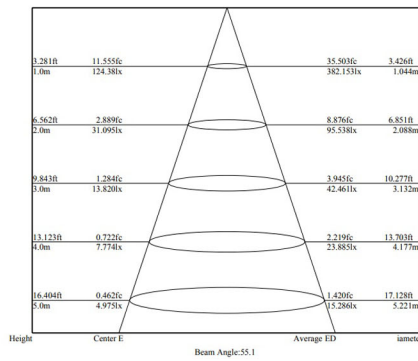

Lux distance Curve

Strictly follow installation instruction
A gravel bed should be prepared at the time of installation.
The electric gear is inside the luminaire