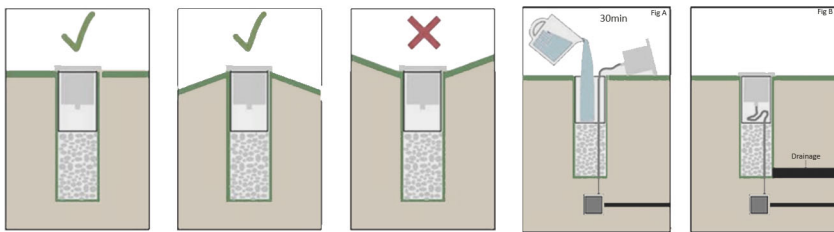

BW70411-D33

BW70411-D44

DESCRIPTION:

Recessed mounted buried upright with PC insertion Sleeve for easy installation.
 Body made of die-cast aluminium with polyester powder coated finish.
 Frame made of Solid stainless steel (316 grade)
 Tempered clear glass diffuser in 8mm thickness resistant to thermal shock.
 High corrosion resistance capability
 Silicon gasket for dust and waterproofing.
 Stainless steel alloy screws
 Duel cable gland
 High quality LED Chip
 Power supply: 240V/50Hz
 - Heat resistant wiring
 - Ideal for External Garden and Elevation lighting
 - European standard of EN 60598

Photometric Data

Light Distribution Curve [Unit: cd]

Lux distance Curve

Strictly follow installation instruction
A gravel bed should be prepared at the time of installation.
The electric gear is inside the luminaire

Installation

1) Make a hole bigger than the light

2) Use cement to make the power cable insert into the plastic box

3) Connect the power cable to the light, then, tighten the screw and lock it in the seat