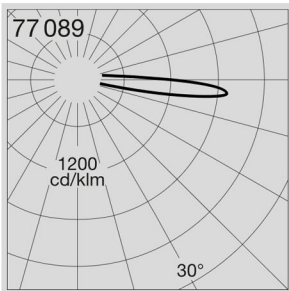

Product Code	DDL250-D1/D2/D3/D4							
Rated Power	3W LED	5W LED	6W LED	9W LED	12W LED	18W LED	20W LED	24W LED
LED Type	EPISTAR / CREE	EPISTAR / CREE	EPISTAR / CREE	EPISTAR / CREE	EPISTAR / CREE	EPISTAR / CREE	EPISTAR / CREE	EPISTAR / CREE
Product Size	78x78x70mm	120x120x90mm	150x150x95mm	160x160x90mm	180x180x110mm	200x200x90mm	250x250x125mm	250x250x125mm
	100x100x80mm	---	---	---	---	---	---	---
Input Voltage	DC12V/24V / AC220V 50Hz-60Hz							
Power Factor	>0.90	>0.90	>0.90	>0.90	>0.90	>0.90	>0.90	>0.90
Efficiency	≥89%	≥89%	≥89%	≥89%	≥89%	≥89%	≥89%	≥89%
Color Temperature	2700K - 6500K	2700K - 6500K	2700K - 6500K	2700K - 6500K	2700K - 6500K	2700K - 6500K	2700K - 6500K	2700K - 6500K
Color Rendering Index	>80	>80	>80	>80	>80	>80	>80	>80
Mini Luminous Flux	100LM/W	100LM/W	100LM/W	100LM/W	100LM/W	100LM/W	100LM/W	100LM/W
Temperature in Working	(-)20°C- (+)50°C	(-)20°C- (+)50°C	(-)20°C- (+)50°C	(-)20°C- (+)50°C	(-)20°C- (+)50°C	(-)20°C- (+)50°C	(-)20°C- (+)50°C	(-)20°C- (+)50°C
Humidity of working Condition	<85%	<85%	<85%	<85%	<85%	<85%	<85%	<85%
Finish	Black / Grey	Black / Grey	Black / Grey	Black / Grey	Black / Grey	Black / Grey	Black / Grey	Black / Grey
Protection Grade	IP67	IP67	IP67	IP67	IP67	IP67	IP67	IP67
Life Span	40000 - 50000Hrs							

Photometric Data