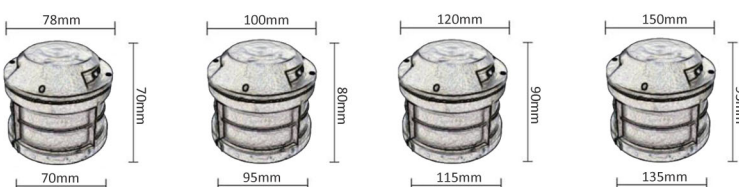

Strictly follow the installation instruction
 A gravel bed should be prepared at the time of installation.
 The electric gear is inside the luminaire.
 Installation at drive way not applicable

DESCRIPTION:

- Body and frame made of die-cast aluminium with polyester Powder coated finish.
- Anodized aluminium reflector.
- Tempered clear glass diffuser resistant to thermal shock
- PC Recessed mounting sleeve for easy installation
- High corrosion resistance capability.
- Silicon gasket for dust and water proof.
- Stainless steel alloy screw.
- High quality electrical components
- Power supply 240V/50Hz
- Heat resistant and solid conduct wiring
- Ideal for external garden, pathway lighting
- European standard of EN 60598

LED Available:

Product Code	DDL250-D1/D2/D3/D4							
Rated Power	3W LED	5W LED	6W LED	9W LED	12W LED	18W LED	20W LED	24W LED
LED Type	EPISTAR / CREE	EPISTAR / CREE	EPISTAR / CREE	EPISTAR / CREE	EPISTAR / CREE	EPISTAR / CREE	EPISTAR / CREE	EPISTAR / CREE
Product Size	78x78x70mm	120x120x90mm	150x150x95mm	160x160x90mm	180x180x110mm	200x200x90mm	250x250x125mm	250x250x125mm
	100x100x80mm	---	---	---	---	---	---	---
Input Voltage	DC12V/24V / AC220V 50Hz-60Hz							
Power Factor	>0.90	>0.90	>0.90	>0.90	>0.90	>0.90	>0.90	>0.90
Efficiency	≥89%	≥89%	≥89%	≥89%	≥89%	≥89%	≥89%	≥89%
Color Temperature	2700K - 6500K	2700K - 6500K	2700K - 6500K	2700K - 6500K	2700K - 6500K	2700K - 6500K	2700K - 6500K	2700K - 6500K
Color Rendering Index	>80	>80	>80	>80	>80	>80	>80	>80
Mini Luminous Flux	100LM/W	100LM/W	100LM/W	100LM/W	100LM/W	100LM/W	100LM/W	100LM/W
Temperature in Working	(-)20°C- (+)50°C	(-)20°C- (+)50°C	(-)20°C- (+)50°C	(-)20°C- (+)50°C	(-)20°C- (+)50°C	(-)20°C- (+)50°C	(-)20°C- (+)50°C	(-)20°C- (+)50°C
Humidity of working Condition	<85%	<85%	<85%	<85%	<85%	<85%	<85%	<85%
Finish	Black / Grey	Black / Grey	Black / Grey	Black / Grey	Black / Grey	Black / Grey	Black / Grey	Black / Grey
Protection Grade	IP67	IP67	IP67	IP67	IP67	IP67	IP67	IP67
Life Span	40000 - 50000Hrs							