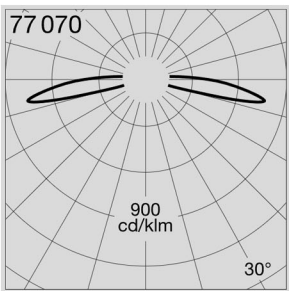

Product Code	DDL250-D1/D2/D3/D4							
Rated Power	3W LED	5W LED	6W LED	9W LED	12W LED	18W LED	20W LED	24W LED
LED Type	EPISTAR / CREE	EPISTAR / CREE	EPISTAR / CREE	EPISTAR / CREE	EPISTAR / CREE	EPISTAR / CREE	EPISTAR / CREE	EPISTAR / CREE
Product Size	78x78x70mm	120x120x90mm	150x150x95mm	160x160x90mm	180x180x110mm	200x200x90mm	250x250x125mm	250x250x125mm
	100x100x80mm	---	---	---	---	---	---	---
Input Voltage	DC12V/24V / AC220V 50Hz-60Hz							
Power Factor	>0.90	>0.90	>0.90	>0.90	>0.90	>0.90	>0.90	>0.90
Efficiency	≥89%	≥89%	≥89%	≥89%	≥89%	≥89%	≥89%	≥89%
Color Temperature	2700K - 6500K	2700K - 6500K	2700K - 6500K	2700K - 6500K	2700K - 6500K	2700K - 6500K	2700K - 6500K	2700K - 6500K
Color Rendering Index	>80	>80	>80	>80	>80	>80	>80	>80
Mini Luminous Flux	100LM/W	100LM/W	100LM/W	100LM/W	100LM/W	100LM/W	100LM/W	100LM/W
Temperature in Working	(-)20°C- (+)50°C	(-)20°C- (+)50°C	(-)20°C- (+)50°C	(-)20°C- (+)50°C	(-)20°C- (+)50°C	(-)20°C- (+)50°C	(-)20°C- (+)50°C	(-)20°C- (+)50°C
Humidity of working Condition	<85%	<85%	<85%	<85%	<85%	<85%	<85%	<85%
Finish	Black / Grey	Black / Grey	Black / Grey	Black / Grey	Black / Grey	Black / Grey	Black / Grey	Black / Grey
Protection Grade	IP67	IP67	IP67	IP67	IP67	IP67	IP67	IP67
Life Span	40000 - 50000Hrs							

Photometric Data