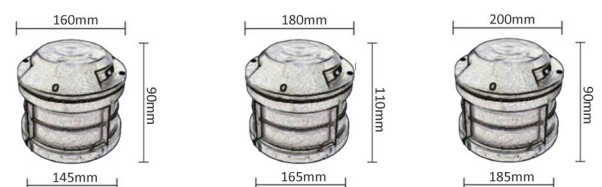

Strictly follow the installation instruction
 A gravel bed should be prepared at the time of installation.
 The electric gear is inside the luminaire.
 Installation at drive way not applicable

DESCRIPTION:

- Body and frame made of die-cast aluminium with polyester Powder coated finish.
- Anodized aluminium reflector.
- Tempered clear glass diffuser resistant to thermal shock
- PC Recessed mounting sleeve for easy installation
- High corrosion resistance capability.
- Silicon gasket for dust and water proof.
- Stainless steel alloy screw.
- High quality electrical components
- Power supply 240V/50Hz
- Heat resistant and solid conduct wiring
- Ideal for external garden, pathway lighting
- European standard of EN 60598

LED Available:

Product Code	DDL250-D1/D2/D3/D4							
Rated Power	3W LED	5W LED	6W LED	9W LED	12W LED	18W LED	20W LED	24W LED
LED Type	EPISTAR / CREE	EPISTAR / CREE	EPISTAR / CREE	EPISTAR / CREE	EPISTAR / CREE	EPISTAR / CREE	EPISTAR / CREE	EPISTAR / CREE
Product Size	78x78x70mm	120x120x90mm	150x150x95mm	160x160x90mm	180x180x110mm	200x200x90mm	250x250x125mm	250x250x125mm
	100x100x80mm	---	---	---	---	---	---	---
Input Voltage	DC12V/24V / AC220V 50Hz-60Hz							
Power Factor	>0.90	>0.90	>0.90	>0.90	>0.90	>0.90	>0.90	>0.90
Efficiency	≥89%	≥89%	≥89%	≥89%	≥89%	≥89%	≥89%	≥89%
Color Temperature	2700K - 6500K	2700K - 6500K	2700K - 6500K	2700K - 6500K	2700K - 6500K	2700K - 6500K	2700K - 6500K	2700K - 6500K
Color Rendering Index	>80	>80	>80	>80	>80	>80	>80	>80
Mini Luminous Flux	100LM/W	100LM/W	100LM/W	100LM/W	100LM/W	100LM/W	100LM/W	100LM/W
Temperature in Working	(-)20°C- (+)50°C	(-)20°C- (+)50°C	(-)20°C- (+)50°C	(-)20°C- (+)50°C	(-)20°C- (+)50°C	(-)20°C- (+)50°C	(-)20°C- (+)50°C	(-)20°C- (+)50°C
Humidity of working Condition	<85%	<85%	<85%	<85%	<85%	<85%	<85%	<85%
Finish	Black / Grey	Black / Grey	Black / Grey	Black / Grey	Black / Grey	Black / Grey	Black / Grey	Black / Grey
Protection Grade	IP67	IP67	IP67	IP67	IP67	IP67	IP67	IP67
Life Span	40000 - 50000Hrs							