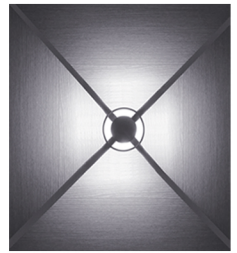

PLUL200-D01

DESCRIPTION:

Recessed mounted directional pathway luminaire,
 Body & Frame made of solid stainless steel (316 Grade)
 Tempered clear / frosted glass diffuser
 High corrosion resistance capability.
 Stainless steel PG gland
 Passivated (Anodizing) Aluminum CNC machined
 mounting sleeve
 O-ring PMQ silicone gasket for dust and water proofing
 Stainless steel alloy screws
 Power supply: 220V-240V/50Hz, low voltage input
 constant current output for COB LED
 (High voltage item optional)
 - Heat resistant and solid conduct wiring
 - Ideal for External use
 - European standard of EN 60598

PLUL200-D02

PLUL200-D04

Product Code	PLUL200-D01	PLUL200-D02	PLUL200-D04
Rated Power	2W LED	4W LED	8W LED
LED Type	1PC 2W OSRAM 3030 SMD LED	2PC 2W OSRAM 3030 SMD LED	4PC 2W OSRAM 3030 SMD LED
System Lumen (OSRAM LED)	115-120LM/W	115-120LM/W	115-120LM/W
Luminaire Efficiency	40LM/W	40LM/W	40LM/W
Color Temperature	2700K - 6500K / RGB	2700K - 6500K / RGB	2700K - 6500K / RGB
CRI	>80+	>80+	>80+
Beam Angle	1x20° * 25°	2x20° * 25°	4x20° * 25°
Size (DC Version)	D116xH54mm	D116xH54mm	D116xH54mm
Size (AC Version)	D116xH85mm	D116xH85mm	D116xH85mm
Input Voltage	DC24V (Order Code: BV) Remote Drive required		
	AC85-265V (Order Code: BH)		
Cable	IPC Rubber cable 1M HO5PN-F 2 or 3X1mm square		
Driver	DC24V / DC12V (IP67)		
Temp. in Working	(-)20°C - (+)50°C	(-)20°C - (+)50°C	(-)20°C - (+)50°C
Protection Grade	IP67 / IK10	IP67 / IK10	IP67 / IK10
Life Span	40000 - 50000Hrs		