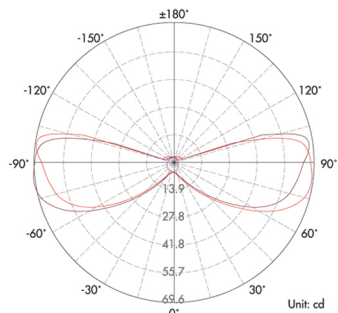

PHOTMETRIC DATA

PLUL200-D01

Lux distance Curve (1x20° * 25°)

Lux distribution Curve (1x20° * 25°)

PLUL200-D02

Lux distance Curve (2x20° * 25°)

Lux distribution Curve (2x20° * 25°)

PLUL200-D04

Lux distance Curve (4x20° * 25°)

Lux distribution Curve (4x20° * 25°)

Available: