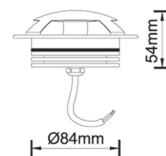

PLUL200-D01

DESCRIPTION:

Recessed mounted directional pathway luminaire,
 Body & Frame made of solid stainless steel (316 Grade)
 Tempered clear / frosted glass diffuser
 High corrosion resistance capability.
 Stainless steel PG gland
 Passivated (Anodizing) Aluminum CNC machined
 mounting sleeve
 O-ring PMQ silicone gasket for dust and water proofing
 Stainless steel alloy screws
 Power supply: 220V-240V/50Hz, low voltage input
 constant current output for COB LED
 (High voltage item optional)
 - Heat resistant and solid conduct wiring
 - Ideal for External use
 - European standard of EN 60598

PLUL200-D02

PLUL200-D04

Product Code	PLUL200-D01	PLUL200-D02	PLUL200-D04
Rated Power	2W LED	4W LED	8W LED
LED Type	1PC 2W OSRAM 3030 SMD LED	2PC 2W OSRAM 3030 SMD LED	4PC 2W OSRAM 3030 SMD LED
System Lumen (OSRAM LED)	115-120LM/W	115-120LM/W	115-120LM/W
Luminaire Efficiency	40LM/W	40LM/W	40LM/W
Color Temperature	2700K - 6500K / RGB	2700K - 6500K / RGB	2700K - 6500K / RGB
CRI	>80+	>80+	>80+
Beam Angle	1x20° * 25°	2x20° * 25°	4x20° * 25°
Size (DC Version)	D116xH54mm	D116xH54mm	D116xH54mm
Size (AC Version)	D116xH85mm	D116xH85mm	D116xH85mm
Input Voltage	DC24V (Order Code: BV) Remote Drive required		
	AC85-265V (Order Code: BH)		
Cable	IPC Rubber cable 1M HO5PN-F 2 or 3X1mm square		
Driver	DC24V / DC12V (IP67)		
Temp. in Working	(-)20°C - (+)50°C	(-)20°C - (+)50°C	(-)20°C - (+)50°C
Protection Grade	IP67 / IK10	IP67 / IK10	IP67 / IK10
Life Span	40000 - 50000Hrs		

PHOTMETRIC DATA

PLUL200-D01

Lux distance Curve (1x20° * 25°)

Lux distribution Curve (1x20° * 25°)

PLUL200-D02

Lux distance Curve (2x20° * 25°)

Lux distribution Curve (2x20° * 25°)

PLUL200-D04

Lux distance Curve (4x20° * 25°)

Lux distribution Curve (4x20° * 25°)

Available: