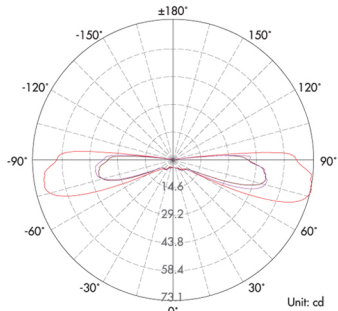

PHOTMETRIC DATA

PLUL200-D01

Lux distance Curve (1x20° * 25°)

Lux distribution Curve (1x20° * 25°)

PLUL200-D02

Lux distance Curve (2x20° * 25°)

Lux distribution Curve (2x20° * 25°)

PLUL200-D04

Lux distance Curve (4x20° * 25°)

Lux distribution Curve (4x20° * 25°)

Available: