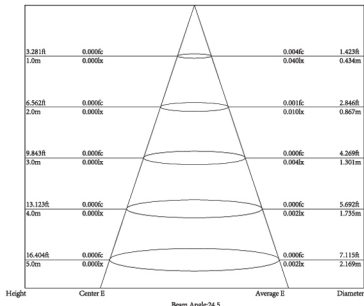

PHOTMETRIC DATA

PLUL200-D01

Lux distance Curve (1x20° * 25°)

Lux distribution Curve (1x20° * 25°)

PLUL200-D02

Lux distance Curve (2x20° * 25°)

Lux distribution Curve (2x20° * 25°)

PLUL200-D04

Lux distance Curve (4x20° * 25°)

Lux distribution Curve (4x20° * 25°)

Available: