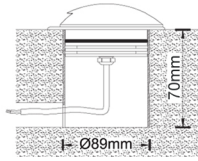

PLUL200-D01

DESCRIPTION:

Recessed mounted directional pathway luminaire,
 Body & Frame made of solid stainless steel (316 Grade)
 Tempered clear / frosted glass diffuser
 High corrosion resistance capability.
 Stainless steel PG gland
 Passivated (Anodizing) Aluminum CNC machined
 mounting sleeve
 O-ring PMQ silicone gasket for dust and water proofing
 Stainless steel alloy screws
 Power supply: 220V-240V/50Hz, low voltage input
 constant current output for COB LED
 (High voltage item optional)
 - Heat resistant and solid conduct wiring
 - Ideal for External use
 - European standard of EN 60598

PLUL200-D02

PLUL200-D04

Product Code	PLUL200-D01	PLUL200-D02	PLUL200-D04
Rated Power	2W LED	4W LED	8W LED
LED Type	1PC 2W OSRAM 3030 SMD LED	2PC 2W OSRAM 3030 SMD LED	4PC 2W OSRAM 3030 SMD LED
System Lumen (OSRAM LED)	115-120LM/W	115-120LM/W	115-120LM/W
Luminaire Efficiency	40LM/W	40LM/W	40LM/W
Color Temperature	2700K - 6500K / RGB	2700K - 6500K / RGB	2700K - 6500K / RGB
CRI	>80+	>80+	>80+
Beam Angle	1x20° * 25°	2x20° * 25°	4x20° * 25°
Size (DC Version)	D116xH54mm	D116xH54mm	D116xH54mm
Size (AC Version)	D116xH85mm	D116xH85mm	D116xH85mm
Input Voltage	DC24V (Order Code: BV) Remote Drive required		
	AC85-265V (Order Code: BH)		
Cable	IPC Rubber cable 1M HO5PN-F 2 or 3X1mm square		
Driver	DC24V / DC12V (IP67)		
Temp. in Working	(-)20°C - (+)50°C	(-)20°C - (+)50°C	(-)20°C - (+)50°C
Protection Grade	IP67 / IK10	IP67 / IK10	IP67 / IK10
Life Span	40000 - 50000Hrs		

PHOTMETRIC DATA

PLUL200-D01

Lux distance Curve (1x20° * 25°)

Lux distribution Curve (1x20° * 25°)

PLUL200-D02

Lux distance Curve (2x20° * 25°)

Lux distribution Curve (2x20° * 25°)

PLUL200-D04