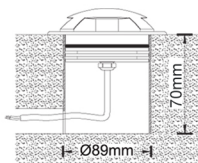

PLUL200-D01

DESCRIPTION:

Recessed mounted directional pathway luminaire,
 Body & Frame made of solid stainless steel (316 Grade)
 Tempered clear / frosted glass diffuser
 High corrosion resistance capability.
 Stainless steel PG gland
 Passivated (Anodizing) Aluminum CNC machined
 mounting sleeve
 O-ring PMQ silicone gasket for dust and water proofing
 Stainless steel alloy screws
 Power supply: 220V-240V/50Hz, low voltage input
 constant current output for COB LED
 (High voltage item optional)
 - Heat resistant and solid conduct wiring
 - Ideal for External use
 - European standard of EN 60598

PLUL200-D02

PLUL200-D04

Product Code	PLUL200-D01	PLUL200-D02	PLUL200-D04
Rated Power	2W LED	4W LED	8W LED
LED Type	1PC 2W OSRAM 3030 SMD LED	2PC 2W OSRAM 3030 SMD LED	4PC 2W OSRAM 3030 SMD LED
System Lumen (OSRAM LED)	115-120LM/W	115-120LM/W	115-120LM/W
Luminaire Efficiency	40LM/W	40LM/W	40LM/W
Color Temperature	2700K - 6500K / RGB	2700K - 6500K / RGB	2700K - 6500K / RGB
CRI	>80+	>80+	>80+
Beam Angle	1x20° * 25°	2x20° * 25°	4x20° * 25°
Size (DC Version)	D116xH54mm	D116xH54mm	D116xH54mm
Size (AC Version)	D116xH85mm	D116xH85mm	D116xH85mm
Input Voltage	DC24V (Order Code: BV) Remote Drive required		
	AC85-265V (Order Code: BH)		
Cable	IPC Rubber cable 1M HO5PN-F 2 or 3X1mm square		
Driver	DC24V / DC12V (IP67)		
Temp. in Working	(-)20°C - (+)50°C	(-)20°C - (+)50°C	(-)20°C - (+)50°C
Protection Grade	IP67 / IK10	IP67 / IK10	IP67 / IK10
Life Span	40000 - 50000Hrs		

PHOTMETRIC DATA

PLUL200-D01

Lux distance Curve (1x20° * 25°)

Lux distribution Curve (1x20° * 25°)

PLUL200-D02

Lux distance Curve (2x20° * 25°)

Lux distribution Curve (2x20° * 25°)

PLUL200-D04