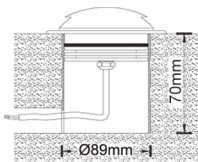

PLUL200-D01

DESCRIPTION:

Recessed mounted directional pathway luminaire,
 Body & Frame made of solid stainless steel (316 Grade)
 Tempered clear / frosted glass diffuser
 High corrosion resistance capability.
 Stainless steel PG gland
 Passivated (Anodizing) Aluminum CNC machined
 mounting sleeve
 O-ring PMQ silicone gasket for dust and water proofing
 Stainless steel alloy screws
 Power supply: 220V-240V/50Hz, low voltage input
 constant current output for COB LED
 (High voltage item optional)
 - Heat resistant and solid conduct wiring
 - Ideal for External use
 - European standard of EN 60598

PLUL200-D02

PLUL200-D04

Product Code	PLUL200-D01	PLUL200-D02	PLUL200-D04
Rated Power	2W LED	4W LED	8W LED
LED Type	1PC 2W OSRAM 3030 SMD LED	2PC 2W OSRAM 3030 SMD LED	4PC 2W OSRAM 3030 SMD LED
System Lumen (OSRAM LED)	115-120LM/W	115-120LM/W	115-120LM/W
Luminaire Efficiency	40LM/W	40LM/W	40LM/W
Color Temperature	2700K - 6500K / RGB	2700K - 6500K / RGB	2700K - 6500K / RGB
CRI	>80+	>80+	>80+
Beam Angle	1x20° * 25°	2x20° * 25°	4x20° * 25°
Size (DC Version)	D116xH54mm	D116xH54mm	D116xH54mm
Size (AC Version)	D116xH85mm	D116xH85mm	D116xH85mm
Input Voltage	DC24V (Order Code: BV) Remote Drive required		
	AC85-265V (Order Code: BH)		
Cable	IPC Rubber cable 1M HO5PN-F 2 or 3X1mm square		
Driver	DC24V / DC12V (IP67)		
Temp. in Working	(-)20°C - (+)50°C	(-)20°C - (+)50°C	(-)20°C - (+)50°C
Protection Grade	IP67 / IK10	IP67 / IK10	IP67 / IK10
Life Span	40000 - 50000Hrs		

PHOTMETRIC DATA

PLUL200-D01

Lux distance Curve (1x20° * 25°)

Lux distribution Curve (1x20° * 25°)

PLUL200-D02

Lux distance Curve (2x20° * 25°)

Lux distribution Curve (2x20° * 25°)

PLUL200-D04

Lux distance Curve (4x20° * 25°)

Lux distribution Curve (4x20° * 25°)

Available: