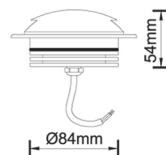

PLUL200-D01

DESCRIPTION:

Recessed mounted directional pathway luminaire,
 Body & Frame made of solid stainless steel (316 Grade)
 Tempered clear / frosted glass diffuser
 High corrosion resistance capability.
 Stainless steel PG gland
 Passivated (Anodizing) Aluminum CNC machined
 mounting sleeve
 O-ring PMQ silicone gasket for dust and water proofing
 Stainless steel alloy screws
 Power supply: 220V-240V/50Hz, low voltage input
 constant current output for COB LED
 (High voltage item optional)
 - Heat resistant and solid conduct wiring
 - Ideal for External use
 - European standard of EN 60598

PLUL200-D02

PLUL200-D04

Product Code	PLUL200-D01	PLUL200-D02	PLUL200-D04
Rated Power	2W LED	4W LED	8W LED
LED Type	1PC 2W OSRAM 3030 SMD LED	2PC 2W OSRAM 3030 SMD LED	4PC 2W OSRAM 3030 SMD LED
System Lumen (OSRAM LED)	115-120LM/W	115-120LM/W	115-120LM/W
Luminaire Efficiency	40LM/W	40LM/W	40LM/W
Color Temperature	2700K - 6500K / RGB	2700K - 6500K / RGB	2700K - 6500K / RGB
CRI	>80+	>80+	>80+
Beam Angle	1x20° * 25°	2x20° * 25°	4x20° * 25°
Size (DC Version)	D116xH54mm	D116xH54mm	D116xH54mm
Size (AC Version)	D116xH85mm	D116xH85mm	D116xH85mm
Input Voltage	DC24V (Order Code: BV) Remote Drive required		
	AC85-265V (Order Code: BH)		
Cable	IPC Rubber cable 1M HO5PN-F 2 or 3X1mm square		
Driver	DC24V / DC12V (IP67)		
Temp. in Working	(-)20°C - (+)50°C	(-)20°C - (+)50°C	(-)20°C - (+)50°C
Protection Grade	IP67 / IK10	IP67 / IK10	IP67 / IK10
Life Span	40000 - 50000Hrs		

PHOTMETRIC DATA

PLUL200-D01

Lux distance Curve (1x20° * 25°)

Lux distribution Curve (1x20° * 25°)

PLUL200-D02

Lux distance Curve (2x20° * 25°)

Lux distribution Curve (2x20° * 25°)

PLUL200-D04

Lux distance Curve (4x20° * 25°)

Lux distribution Curve (4x20° * 25°)

Available: