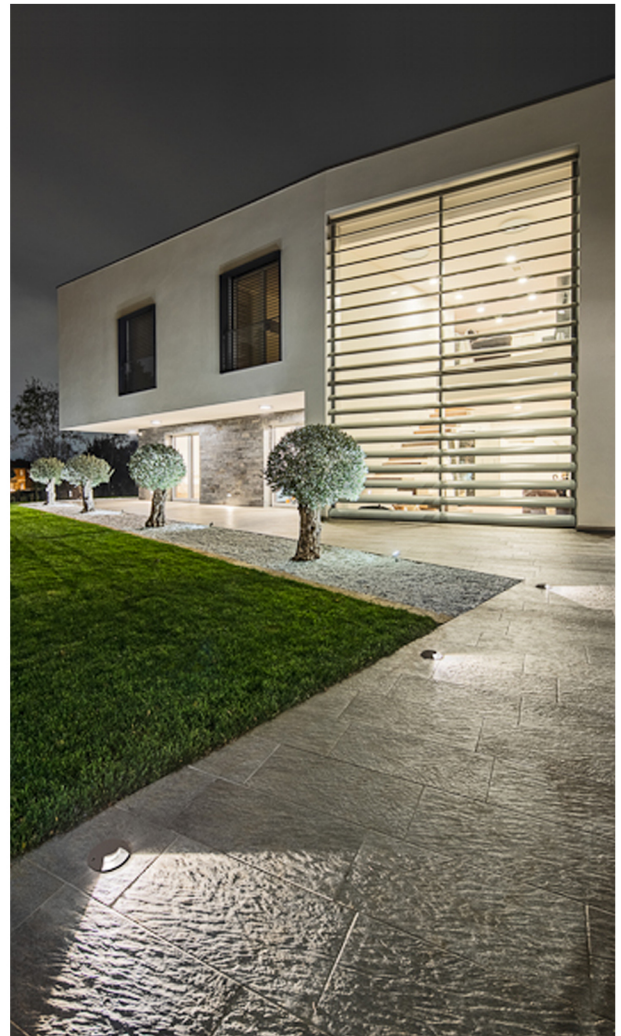

Available: