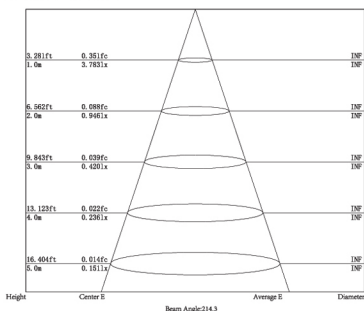

PHOTMETRIC DATA

PLUL200-D01

Lux distance Curve (1x20° * 25°)

Lux distribution Curve (1x20° * 25°)

PLUL200-D02

Lux distance Curve (2x20° * 25°)

Lux distribution Curve (2x20° * 25°)

PLUL200-D04

Lux distance Curve (4x20° * 25°)

Lux distribution Curve (4x20° * 25°)

Available: