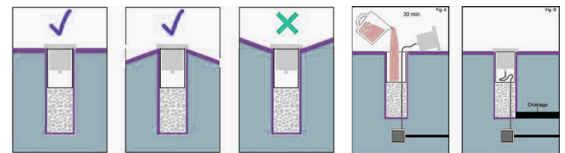

PLUL200-D01

DESCRIPTION:

Recessed mounted directional pathway luminaire,
 Body & Frame made of solid stainless steel (316 Grade)
 Tempered clear / frosted glass diffuser
 High corrosion resistance capability.
 Stainless steel PG gland
 Passivated (Anodizing) Aluminum CNC machined
 mounting sleeve
 O-ring PMQ silicone gasket for dust and water proofing
 Stainless steel alloy screws
 Power supply: 220V-240V/50Hz, low voltage input
 constant current output for COB LED
 (High voltage item optional)
 - Heat resistant and solid conduct wiring
 - Ideal for External use
 - European standard of EN 60598

PLUL200-D02

PLUL200-D04

Product Code	PLUL200-D01	PLUL200-D02	PLUL200-D04
Rated Power	2W LED	4W LED	8W LED
LED Type	1PC 2W OSRAM 3030 SMD LED	2PC 2W OSRAM 3030 SMD LED	4PC 2W OSRAM 3030 SMD LED
System Lumen (OSRAM LED)	115-120LM/W	115-120LM/W	115-120LM/W
Luminaire Efficiency	40LM/W	40LM/W	40LM/W
Color Temperature	2700K - 6500K / RGB	2700K - 6500K / RGB	2700K - 6500K / RGB
CRI	>80+	>80+	>80+
Beam Angle	1x20° * 25°	2x20° * 25°	4x20° * 25°
Size (DC Version)	D116xH54mm	D116xH54mm	D116xH54mm
Size (AC Version)	D116xH85mm	D116xH85mm	D116xH85mm
Input Voltage	DC24V (Order Code: BV) Remote Drive required		
	AC85-265V (Order Code: BH)		
Cable	IPC Rubber cable 1M HO5PN-F 2 or 3X1mm square		
Driver	DC24V / DC12V (IP67)		
Temp. in Working	(-)20°C - (+)50°C	(-)20°C - (+)50°C	(-)20°C - (+)50°C
Protection Grade	IP67 / IK10	IP67 / IK10	IP67 / IK10
Life Span	40000 - 50000Hrs		

PHOTMETRIC DATA

PLUL200-D01

Lux distance Curve (1x20° * 25°)

Lux distribution Curve (1x20° * 25°)

PLUL200-D02

Lux distance Curve (2x20° * 25°)

Lux distribution Curve (2x20° * 25°)

PLUL200-D04