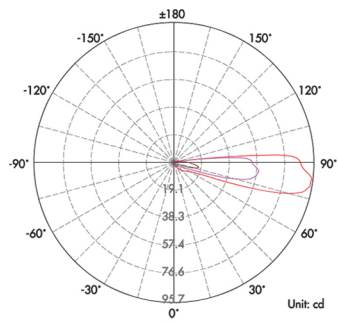

PLUL200-D02

PLUL200-D04

Product Code	PLUL200-D01	PLUL200-D02	PLUL200-D04
Rated Power	2W LED	4W LED	8W LED
LED Type	1PC 2W OSRAM 3030 SMD LED	2PC 2W OSRAM 3030 SMD LED	4PC 2W OSRAM 3030 SMD LED
System Lumen (OSRAM LED)	115-120LM/W	115-120LM/W	115-120LM/W
Luminaire Efficiency	40LM/W	40LM/W	40LM/W
Color Temperature	2700K - 6500K / RGB	2700K - 6500K / RGB	2700K - 6500K / RGB
CRI	>80+	>80+	>80+
Beam Angle	1x20° * 25°	2x20° * 25°	4x20° * 25°
Size (DC Version)	D116xH54mm	D116xH54mm	D116xH54mm
Size (AC Version)	D116xH85mm	D116xH85mm	D116xH85mm
Input Voltage	DC24V (Order Code: BV) Remote Drive required		
	AC85-265V (Order Code: BH)		
Cable	IPC Rubber cable 1M HO5PN-F 2 or 3X1mm square		
Driver	DC24V / DC12V (IP67)		
Temp. in Working	(-)20°C - (+)50°C	(-)20°C - (+)50°C	(-)20°C - (+)50°C
Protection Grade	IP67 / IK10	IP67 / IK10	IP67 / IK10
Life Span	40000 - 50000Hrs		

PHOTMETRIC DATA

PLUL200-D01

Lux distance Curve (1x20° * 25°)

Lux distribution Curve (1x20° * 25°)

PLUL200-D02

Lux distance Curve (2x20° * 25°)

Lux distribution Curve (2x20° * 25°)

PLUL200-D04

Lux distance Curve (4x20° * 25°)

Lux distribution Curve (4x20° * 25°)

Available: