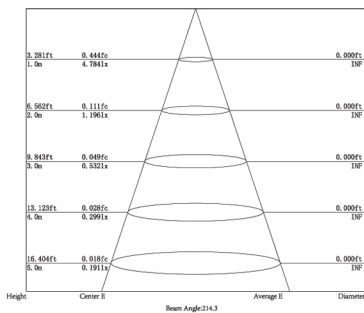

PHOTMETRIC DATA

PLUL200-D01

Lux distance Curve (1x20° * 25°)

Lux distribution Curve (1x20° * 25°)

PLUL200-D02

Lux distance Curve (2x20° * 25°)

Lux distribution Curve (2x20° * 25°)

PLUL200-D04

Lux distance Curve (4x20° * 25°)

Lux distribution Curve (4x20° * 25°)

Available: