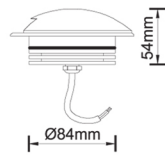

PLUL200-D01

DESCRIPTION:

Recessed mounted directional pathway luminaire,
 Body & Frame made of solid stainless steel (316 Grade)
 Tempered clear / frosted glass diffuser
 High corrosion resistance capability.
 Stainless steel PG gland
 Passivated (Anodizing) Aluminum CNC machined
 mounting sleeve
 O-ring PMQ silicone gasket for dust and water proofing
 Stainless steel alloy screws
 Power supply: 220V-240V/50Hz, low voltage input
 constant current output for COB LED
 (High voltage item optional)
 - Heat resistant and solid conduct wiring
 - Ideal for External use
 - European standard of EN 60598

PLUL200-D02

PLUL200-D04

Product Code	PLUL200-D01	PLUL200-D02	PLUL200-D04
Rated Power	2W LED	4W LED	8W LED
LED Type	1PC 2W OSRAM 3030 SMD LED	2PC 2W OSRAM 3030 SMD LED	4PC 2W OSRAM 3030 SMD LED
System Lumen (OSRAM LED)	115-120LM/W	115-120LM/W	115-120LM/W
Luminaire Efficiency	40LM/W	40LM/W	40LM/W
Color Temperature	2700K - 6500K / RGB	2700K - 6500K / RGB	2700K - 6500K / RGB
CRI	>80+	>80+	>80+
Beam Angle	1x20° * 25°	2x20° * 25°	4x20° * 25°
Size (DC Version)	D116xH54mm	D116xH54mm	D116xH54mm
Size (AC Version)	D116xH85mm	D116xH85mm	D116xH85mm
Input Voltage	DC24V (Order Code: BV) Remote Drive required		
	AC85-265V (Order Code: BH)		
Cable	IPC Rubber cable 1M HO5PN-F 2 or 3X1mm square		
Driver	DC24V / DC12V (IP67)		
Temp. in Working	(-)20°C - (+)50°C	(-)20°C - (+)50°C	(-)20°C - (+)50°C
Protection Grade	IP67 / IK10	IP67 / IK10	IP67 / IK10
Life Span	40000 - 50000Hrs		

PHOTMETRIC DATA

PLUL200-D01

Lux distance Curve (1x20° * 25°)

Lux distribution Curve (1x20° * 25°)

PLUL200-D02

Lux distance Curve (2x20° * 25°)

Lux distribution Curve (2x20° * 25°)

PLUL200-D04

Lux distance Curve (4x20° * 25°)

Lux distribution Curve (4x20° * 25°)

Available: