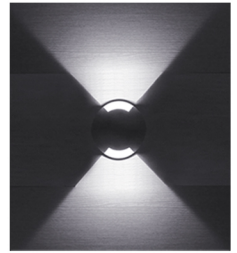

PLUL200-D01

DESCRIPTION:

Recessed mounted directional pathway luminaire,
 Body & Frame made of solid stainless steel (316 Grade)
 Tempered clear / frosted glass diffuser
 High corrosion resistance capability.
 Stainless steel PG gland
 Passivated (Anodizing) Aluminum CNC machined
 mounting sleeve
 O-ring PMQ silicone gasket for dust and water proofing
 Stainless steel alloy screws
 Power supply: 220V-240V/50Hz, low voltage input
 constant current output for COB LED
 (High voltage item optional)
 - Heat resistant and solid conduct wiring
 - Ideal for External use
 - European standard of EN 60598

PLUL200-D02

PLUL200-D04

Product Code	PLUL200-D01	PLUL200-D02	PLUL200-D04
Rated Power	2W LED	4W LED	8W LED
LED Type	1PC 2W OSRAM 3030 SMD LED	2PC 2W OSRAM 3030 SMD LED	4PC 2W OSRAM 3030 SMD LED
System Lumen (OSRAM LED)	115-120LM/W	115-120LM/W	115-120LM/W
Luminaire Efficiency	40LM/W	40LM/W	40LM/W
Color Temperature	2700K - 6500K / RGB	2700K - 6500K / RGB	2700K - 6500K / RGB
CRI	>80+	>80+	>80+
Beam Angle	1x20° * 25°	2x20° * 25°	4x20° * 25°
Size (DC Version)	D116xH54mm	D116xH54mm	D116xH54mm
Size (AC Version)	D116xH85mm	D116xH85mm	D116xH85mm
Input Voltage	DC24V (Order Code: BV) Remote Drive required		
	AC85-265V (Order Code: BH)		
Cable	IPC Rubber cable 1M HO5PN-F 2 or 3X1mm square		
Driver	DC24V / DC12V (IP67)		
Temp. in Working	(-)20°C - (+)50°C	(-)20°C - (+)50°C	(-)20°C - (+)50°C
Protection Grade	IP67 / IK10	IP67 / IK10	IP67 / IK10
Life Span	40000 - 50000Hrs		