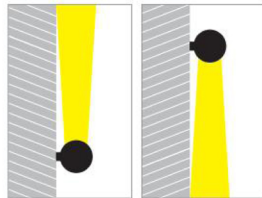

### DESCRIPTION:

- Surface mounted LED Triproof luminaire,
- Housing made of extruded aluminium with stainless Steel end cap.
- Diffuser in vandal resistant, V2 Self extinguishing, UV-stabilized polycarbonate in opal.
- High corrosion resistance capability
- Silicon rubber gasket for dust and waterproof
- High efficient LED
- Easy installation and maintenance
- Stainless steel alloy screws
- Power supply: AC200V-240V/60Hz
- Heat resistant and solid conduct wiring
- Ideal for External and Internal lighting
- European standard of EN 60598

**INSTALLATION**

A: Ceiling Installation

B: Suspended Installation

C: Serial/Linkable Connection

Ceiling

Floor

Wall

**Installation Accessories (SS304)**