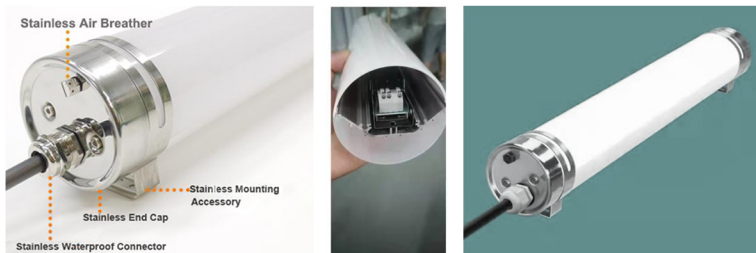

TP6980

Serial connecting Features:

### DESCRIPTION:

- Surface mounted LED Triproof luminaire,
- Housing made of extruded aluminium with stainless Steel end cap.
- Diffuser in vandal resistant, V2 Self extinguishing, UV-stabilized polycarbonate in opal.
- High corrosion resistance capability
- Silicon rubber gasket for dust and waterproof
- High efficient LED
- Easy installation and maintenance
- Stainless steel alloy screws
- Power supply: AC200V-240V/60Hz
- Heat resistant and solid conduct wiring
- Ideal for External and Internal lighting
- European standard of EN 60598

### Photometric Data

**STANDARD LUMEN VERSION**

Order Code: \*\*/ST

Model:	TP6980-20	TP6980-36	TP6980-50
Power	20W LED	36W LED	50W LED
LED Type	SMD 2835 - OSRAM/PHILIPS/CREE		
Input Voltage	AC200-240V 50/60Hz		
CRI	80/90/95	80/90/95	80/90/95
Luminous Flux	120LM/W	120LM/W	120LM/W
Color Temp.	3000-6500K	3000-6500K	3000-6500K
Power Factor	>0.95	>0.95	>0.95
Working Temp.	-30°C +50°C	-30°C +50°C	-30°C +50°C
Beam Angle	180 / 270°	180 / 270°	180 / 270°
LED Driver Output	DC36-42V	DC36-42V	DC36-42V
Driver	OSRAM/PHILIPS/MEANWELL		
Efficiency	88%	88%	88%
THD	<10	<10	<10
Dimension	600x80x80mm	1200x80x80mm	1500x80x80mm
Life Span	50000Hrs		

Suspended

Ceiling

VDE approved silicon rubber cable 3\*1mm2

Item code	EU market-3wire cable
L	Brown
N	Blue
E	Yellow/Green

Model	Qty	GW(KG)	Package Size(mm)
TP6980-20	6pcs/Carton	9KG	700*210*255mm
TP6980-36		13KG	130*210*255mm
TP6980-50		15KG	160*210*255mm