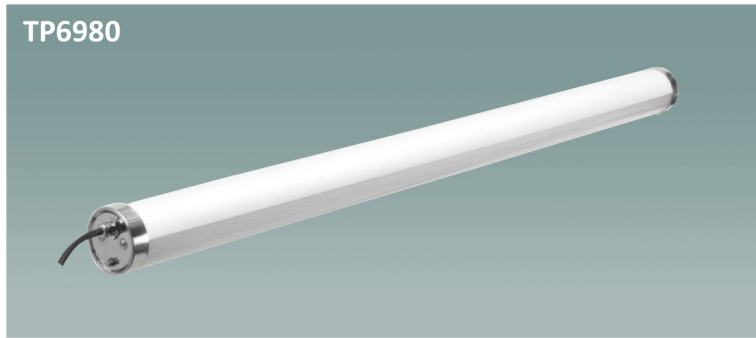

TP6980

Serial connecting Features:

### DESCRIPTION:

- Surface mounted LED Triproof luminaire,
- Housing made of extruded aluminium with stainless Steel end cap.
- Diffuser in vandal resistant, V2 Self extinguishing, UV-stabilized polycarbonate in opal.
- High corrosion resistance capability
- Silicon rubber gasket for dust and waterproof
- High efficient LED
- Easy installation and maintenance
- Stainless steel alloy screws
- Power supply: AC200V-240V/60Hz
- Heat resistant and solid conduct wiring
- Ideal for External and Internal lighting
- European standard of EN 60598

### Photometric Data

**STANDARD LUMEN VERSION**

Order Code: \*\*/ST

Model:	TP6980-20	TP6980-36	TP6980-50
Power	20W LED	36W LED	50W LED
LED Type	SMD 2835 - OSRAM/PHILIPS/CREE		
Input Voltage	AC200-240V 50/60Hz		
CRI	80/90/95	80/90/95	80/90/95
Luminous Flux	120LM/W	120LM/W	120LM/W
Color Temp.	3000-6500K	3000-6500K	3000-6500K
Power Factor	>0.95	>0.95	>0.95
Working Temp.	-30°C +50°C	-30°C +50°C	-30°C +50°C
Beam Angle	180 / 270°	180 / 270°	180 / 270°
LED Driver Output	DC36-42V	DC36-42V	DC36-42V
Driver	OSRAM/PHILIPS/MEANWELL		
Efficiency	88%	88%	88%
THD	<10	<10	<10
Dimension	600x80x80mm	1200x80x80mm	1500x80x80mm
Life Span	50000Hrs		

Suspended

Ceiling

VDE approved silicon rubber cable 3\*1mm2

Item code	EU market-3wire cable
L	Brown
N	Blue
E	Yellow/Green

Model	Qty	GW(KG)	Package Size(mm)
TP6980-20	6pcs/Carton	9KG	700*210*255mm
TP6980-36		13KG	130*210*255mm
TP6980-50		15KG	160*210*255mm