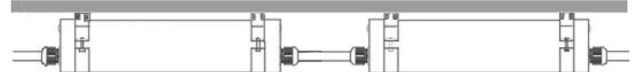

### DESCRIPTION:

- Surface mounted LED Triproof luminaire,
- Housing made of extruded aluminium with stainless Steel end cap.
- Diffuser in vandal resistant, V2 Self extinguishing, UV-stabilized polycarbonate in opal.
- High corrosion resistance capability
- Silicon rubber gasket for dust and waterproof
- High efficient LED
- Easy installation and maintenance
- Stainless steel alloy screws
- Power supply: AC200V-240V/60Hz
- Heat resistant and solid conduct wiring
- Ideal for External and Internal lighting
- European standard of EN 60598

**INSTALLATION**

A: Ceiling Installation

B: Suspended Installation

C: Serial/Linkable Connection

Ceiling

Floor

Wall

**Installation Accessories (SS304)**

Suspended

Ceiling

VDE approved silicon rubber cable 3\*1mm2

Item code	EU market-3wire cable
L	Brown
N	Blue
E	Yellow/Green

Model	Qty	GW(KG)	Package Size(mm)
TP6980-20	6pcs/Carton	9KG	700*210*255mm
TP6980-36		13KG	130*210*255mm
TP6980-50		15KG	160*210*255mm