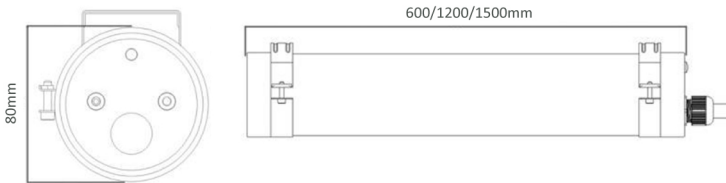

TP6980

Serial connecting Features:

DESCRIPTION:

- Surface mounted LED Triproof luminaire,
- Housing made of extruded aluminium with stainless Steel end cap.
- Diffuser in vandal resistant, V2 Self extinguishing, UV-stabilized polycarbonate in opal.
- High corrosion resistance capability
- Silicon rubber gasket for dust and waterproof
- High efficient LED
- Easy installation and maintenance
- Stainless steel alloy screws
- Power supply: AC200V-240V/60Hz
- Heat resistant and solid conduct wiring
- Ideal for External and Internal lighting
- European standard of EN 60598

Photometric Data