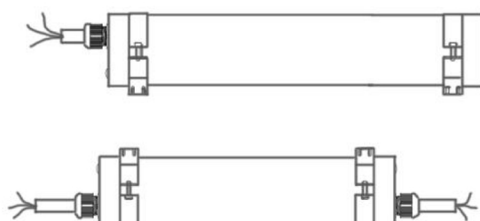

### DESCRIPTION:

- Surface mounted LED Triproof luminaire,
- Housing made of extruded aluminium with stainless Steel end cap.
- Diffuser in vandal resistant, V2 Self extinguishing, UV-stabilized polycarbonate in opal.
- High corrosion resistance capability
- Silicon rubber gasket for dust and waterproof
- High efficient LED
- Easy installation and maintenance
- Stainless steel alloy screws
- Power supply: AC200V-240V/60Hz
- Heat resistant and solid conduct wiring
- Ideal for External and Internal lighting
- European standard of EN 60598

**INSTALLATION**

A: Ceiling Installation

B: Suspended Installation

C: Serial/Linkable Connection

Ceiling

Floor

Wall

**Installation Accessories (SS304)**

Suspended

Ceiling

VDE approved silicon rubber cable 3\*1mm2

Item code	EU market-3wire cable
L	Brown
N	Blue
E	Yellow/Green

Model	Qty	GW(KG)	Package Size(mm)
TP6980-20	6pcs/Carton	9KG	700*210*255mm
TP6980-36		13KG	130*210*255mm
TP6980-50		15KG	160*210*255mm