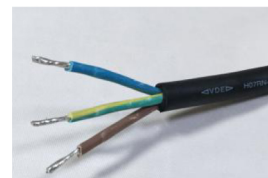

### DESCRIPTION:

- Surface mounted LED Triproof luminaire,
- Housing made of extruded aluminium with stainless Steel end cap.
- Diffuser in vandal resistant, V2 Self extinguishing, UV-stabilized polycarbonate in opal.
- High corrosion resistance capability
- Silicon rubber gasket for dust and waterproof
- High efficient LED
- Easy installation and maintenance
- Stainless steel alloy screws
- Power supply: AC200V-240V/60Hz
- Heat resistant and solid conduct wiring
- Ideal for External and Internal lighting
- European standard of EN 60598

**INSTALLATION**

A: Ceiling Installation

B: Suspended Installation

C: Serial/Linkable Connection

Ceiling

Floor

Wall

**Installation Accessories (SS304)**

Suspended

Ceiling

VDE approved silicon rubber cable 3\*1mm2

Item code	EU market-3wire cable
L	Brown
N	Blue
E	Yellow/Green

Model	Qty	GW(KG)	Package Size(mm)
TP6980-20	6pcs/Carton	9KG	700*210*255mm
TP6980-36		13KG	130*210*255mm
TP6980-50		15KG	160*210*255mm