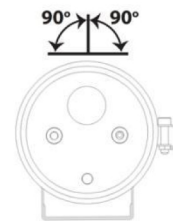

### Photometric Data

**STANDARD LUMEN VERSION**

Order Code: \*\*/ST

Model:	TP6980-20	TP6980-36	TP6980-50
Power	20W LED	36W LED	50W LED
LED Type	SMD 2835 - OSRAM/PHILIPS/CREE		
Input Voltage	AC200-240V 50/60Hz		
CRI	80/90/95	80/90/95	80/90/95
Luminous Flux	120LM/W	120LM/W	120LM/W
Color Temp.	3000-6500K	3000-6500K	3000-6500K
Power Factor	>0.95	>0.95	>0.95
Working Temp.	-30°C +50°C	-30°C +50°C	-30°C +50°C
Beam Angle	180 / 270°	180 / 270°	180 / 270°
LED Driver Output	DC36-42V	DC36-42V	DC36-42V
Driver	OSRAM/PHILIPS/MEANWELL		
Efficiency	88%	88%	88%
THD	<10	<10	<10
Dimension	600x80x80mm	1200x80x80mm	1500x80x80mm
Life Span	50000Hrs		

**INSTALLATION**

A: Ceiling Installation

B: Suspended Installation

C: Serial/Linkable Connection

Ceiling

Floor

Wall

**Installation Accessories (SS304)**

Suspended

Ceiling

VDE approved silicon rubber cable 3\*1mm2

Item code	EU market-3wire cable
L	Brown
N	Blue
E	Yellow/Green

Model	Qty	GW(KG)	Package Size(mm)
TP6980-20	6pcs/Carton	9KG	700*210*255mm
TP6980-36		13KG	130*210*255mm
TP6980-50		15KG	160*210*255mm