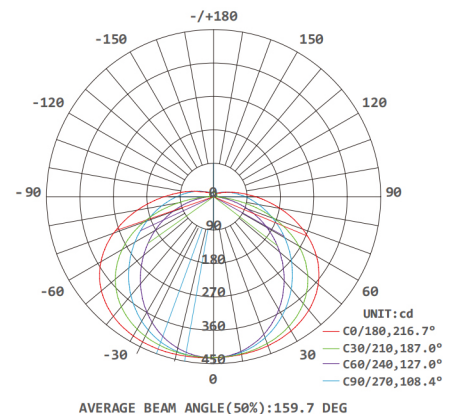

### Photometric Data

**STANDARD LUMEN VERSION**

Order Code: \*\*/ST

Model:	TP6980-20	TP6980-36	TP6980-50
Power	20W LED	36W LED	50W LED
LED Type	SMD 2835 - OSRAM/PHILIPS/CREE		
Input Voltage	AC200-240V 50/60Hz		
CRI	80/90/95	80/90/95	80/90/95
Luminous Flux	120LM/W	120LM/W	120LM/W
Color Temp.	3000-6500K	3000-6500K	3000-6500K
Power Factor	>0.95	>0.95	>0.95
Working Temp.	-30°C +50°C	-30°C +50°C	-30°C +50°C
Beam Angle	180 / 270°	180 / 270°	180 / 270°
LED Driver Output	DC36-42V	DC36-42V	DC36-42V
Driver	OSRAM/PHILIPS/MEANWELL		
Efficiency	88%	88%	88%
THD	<10	<10	<10
Dimension	600x80x80mm	1200x80x80mm	1500x80x80mm
Life Span	50000Hrs		

**PREMIUM LUMEN VERSION**

Order Code: \*\*/PM

Model:	TP6980-20	TP6980-36	TP6980-50
Power	20W LED	36W LED	50W LED
LED Type	SMD 2835 - OSRAM/PHILIPS/CREE		
Input Voltage	AC200-240V 50/60Hz		
CRI	80/90/95	80/90/95	80/90/95
Luminous Flux	140LM/W	140LM/W	140LM/W
Color Temp.	3000-6500K	3000-6500K	3000-6500K
Power Factor	>0.95	>0.95	>0.95
Working Temp.	-30°C +50°C	-30°C +50°C	-30°C +50°C
Beam Angle	180 / 270°	180 / 270°	180 / 270°
LED Driver Output	DC36-42V	DC36-42V	DC36-42V
Driver	OSRAM/PHILIPS/MEANWELL		
Efficiency	88%	88%	88%
THD	<10	<10	<10
Dimension	600x80x80mm	1200x80x80mm	1500x80x80mm
Life Span	50000Hrs		