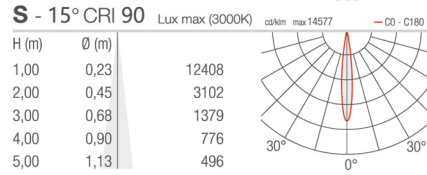

10W-3000K

15W-3000K

20W-3000K

30W-3000K

40W-3000K