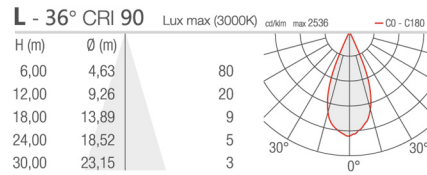

10W-3000K

15W-3000K

20W-3000K

30W-3000K

40W-3000K