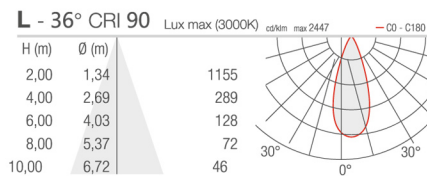

10W-3000K

15W-3000K

20W-3000K

30W-3000K

40W-3000K