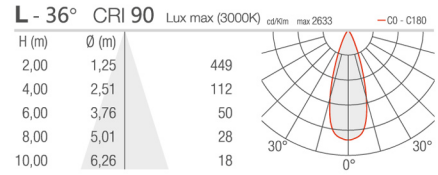

10W-3000K

15W-3000K

20W-3000K

30W-3000K

40W-3000K