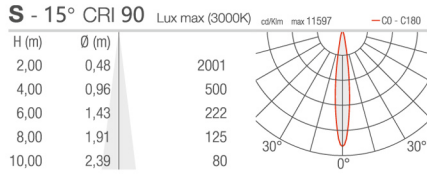

10W-3000K

15W-3000K

20W-3000K

30W-3000K

40W-3000K