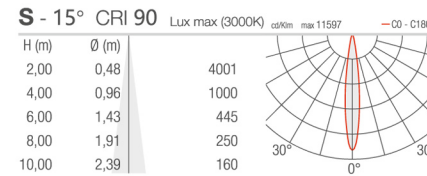

10W-3000K

15W-3000K

20W-3000K

30W-3000K

40W-3000K