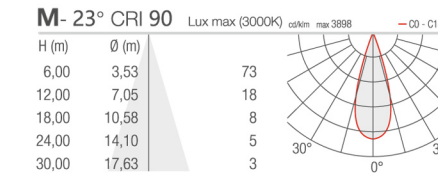

10W-3000K

15W-3000K

20W-3000K

30W-3000K

40W-3000K