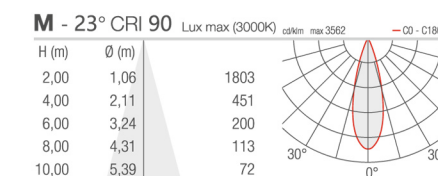

10W-3000K

15W-3000K

20W-3000K

30W-3000K

40W-3000K