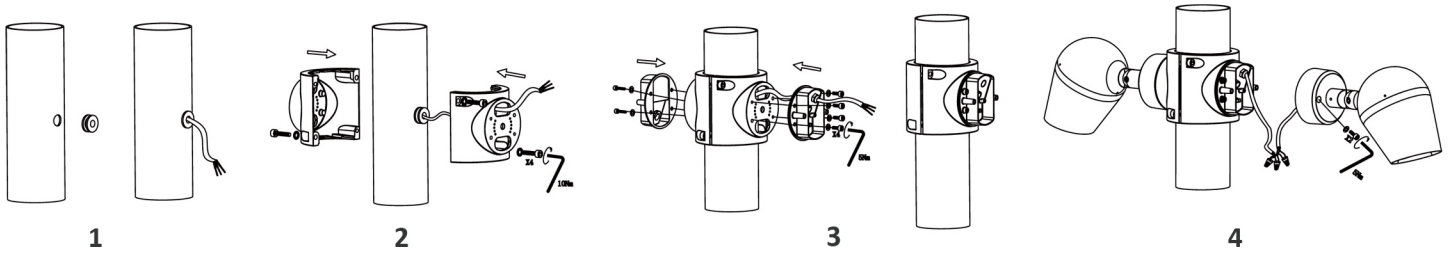

BR-LTS600B8

DESCRIPTION:

Modern decorative lighting Pole luminaire,
 Made of die-cast aluminium with polyester powder coated finish in black, silver, architectural bronze.
 Epoxy cationic electro-coating, upon phospho-chromate treatment, Uv-stabilising primer.
 Tempered clear glass diffuser
 Anodized aluminium reflector, specular optics designed
 High corrosion resistant capability
 silicon rubber gasket for dust proof & waterproof
 High lumen LED chip Bridgelux and CREE
 Power supply: 220-240V / 12V / 24V - 50Hz
 - Heat resistant and solid conduct wiring
 - Ideal for external garden area lighting
 - European standard of EN 60598

POLE:

Column made of Hot Deep Galvanized steel with epoxy cationic electro-coating, upon phospho-chromate treatment, Uv-stabilising primer.
 Extruded aluminium pole available on request.

Item No:	BR-LTS600A/B	BR-LTS600A/B	BR-LTS600A/B	BR-LTS600A/B	BR-LTS600A/B	BR-LTS600A/B
LED Type	BRIDGELUX / CREE	BRIDGELUX / CREE	BRIDGELUX / CREE	BRIDGELUX / CREE	BRIDGELUX / CREE	BRIDGELUX / CREE
Rated Power	10W LED	15W LED	20W LED	30W LED	40W LED	60W LED
Luminaire Size	95x124x199mm	95x124x199mm	95x124x199mm	140x183x254mm	140x183x254mm	140x183x254mm
Voltage	AC220-240V / AC120-277V / DC12V / DC24V 50/60Hz					
Luminous Flux	100-110LM/W	100-110LM/W	100-110LM/W	100-110LM/W	100-110LM/W	100-110LM/W
Color Temperature	2700K - 6000K	2700K - 6000K	2700K - 6000K	2700K - 6000K	2700K - 6000K	2700K - 6000K
Power Factor	>0.9	>0.9	>0.9	>0.9	>0.9	>0.9
CRI	>90	>90	>90	>90	>90	>90
Beam Angle	15 - 18 / 19 - 23 / 27 - 36 / 55 - 60 / 40 x 73°					
Driver	Philips / Meanwell	Philips / Meanwell	Philips / Meanwell	Philips / Meanwell	Philips / Meanwell	Philips / Meanwell
Protection	IP66, IK08	IP66, IK08	IP66, IK08	IP66, IK08	IP66, IK08	IP66, IK08
Dimming	DALI & DSI Dimming 1-10V Dimming (On request)					
Life Time	50000Hrs					

POLE MOUNTING DETAILS

10W-3000K

15W-3000K

20W-3000K

30W-3000K

40W-3000K

INSTALLATION DETAILS - A

INSTALLATION DETAILS - B