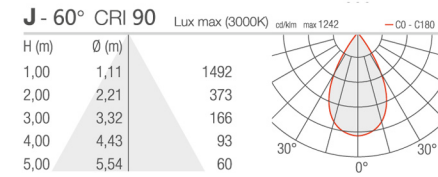

10W-3000K

15W-3000K

20W-3000K

30W-3000K

40W-3000K