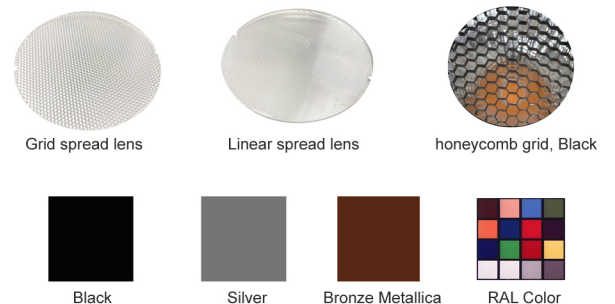

BR-LTS600B8

DESCRIPTION:

Modern decorative lighting Pole luminaire,
 Made of die-cast aluminium with polyester powder coated finish in black, silver, architectural bronze.
 Epoxy cationic electro-coating, upon phospho-chromate treatment, Uv-stabilising primer.
 Tempered clear glass diffuser
 Anodized aluminium reflector, specular optics designed
 High corrosion resistant capability
 silicon rubber gasket for dust proof & waterproof
 High lumen LED chip Bridgelux and CREE
 Power supply: 220-240V / 12V / 24V - 50Hz
 - Heat resistant and solid conduct wiring
 - Ideal for external garden area lighting
 - European standard of EN 60598

POLE:

Column made of Hot Deep Galvanized steel with epoxy cationic electro-coating, upon phospho-chromate treatment, Uv-stabilising primer.
 Extruded aluminium pole available on request.

Item No:	BR-LTS600A/B	BR-LTS600A/B	BR-LTS600A/B	BR-LTS600A/B	BR-LTS600A/B	BR-LTS600A/B
LED Type	BRIDGELUX / CREE	BRIDGELUX / CREE	BRIDGELUX / CREE	BRIDGELUX / CREE	BRIDGELUX / CREE	BRIDGELUX / CREE
Rated Power	10W LED	15W LED	20W LED	30W LED	40W LED	60W LED
Luminaire Size	95x124x199mm	95x124x199mm	95x124x199mm	140x183x254mm	140x183x254mm	140x183x254mm
Voltage	AC220-240V / AC120-277V / DC12V / DC24V 50/60Hz					
Luminous Flux	100-110LM/W	100-110LM/W	100-110LM/W	100-110LM/W	100-110LM/W	100-110LM/W
Color Temperature	2700K - 6000K	2700K - 6000K	2700K - 6000K	2700K - 6000K	2700K - 6000K	2700K - 6000K
Power Factor	>0.9	>0.9	>0.9	>0.9	>0.9	>0.9
CRI	>90	>90	>90	>90	>90	>90
Beam Angle	15 - 18 / 19 - 23 / 27 - 36 / 55 - 60 / 40 x 73°					
Driver	Philips / Meanwell	Philips / Meanwell	Philips / Meanwell	Philips / Meanwell	Philips / Meanwell	Philips / Meanwell
Protection	IP66, IK08	IP66, IK08	IP66, IK08	IP66, IK08	IP66, IK08	IP66, IK08
Dimming	DALI & DSI Dimming 1-10V Dimming (On request)					
Life Time	50000Hrs					