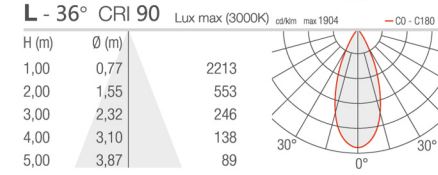

10W-3000K

15W-3000K

20W-3000K

30W-3000K

40W-3000K