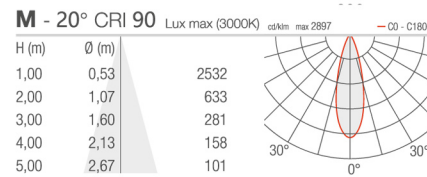

10W-3000K

15W-3000K

20W-3000K

30W-3000K

40W-3000K