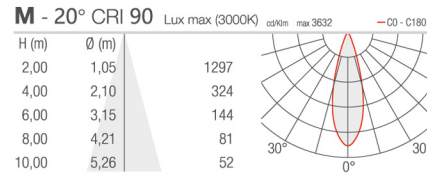

10W-3000K

15W-3000K

20W-3000K

30W-3000K

40W-3000K