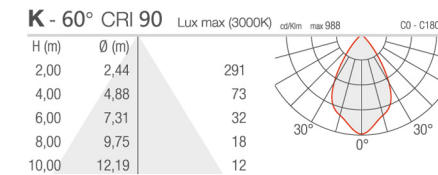

10W-3000K

15W-3000K

20W-3000K

30W-3000K

40W-3000K