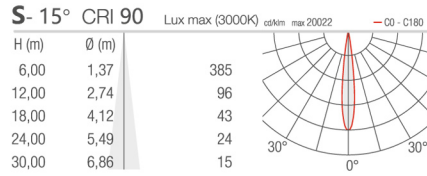

10W-3000K

15W-3000K

20W-3000K

30W-3000K

40W-3000K