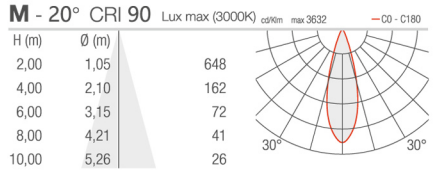

10W-3000K

15W-3000K

20W-3000K

30W-3000K

40W-3000K