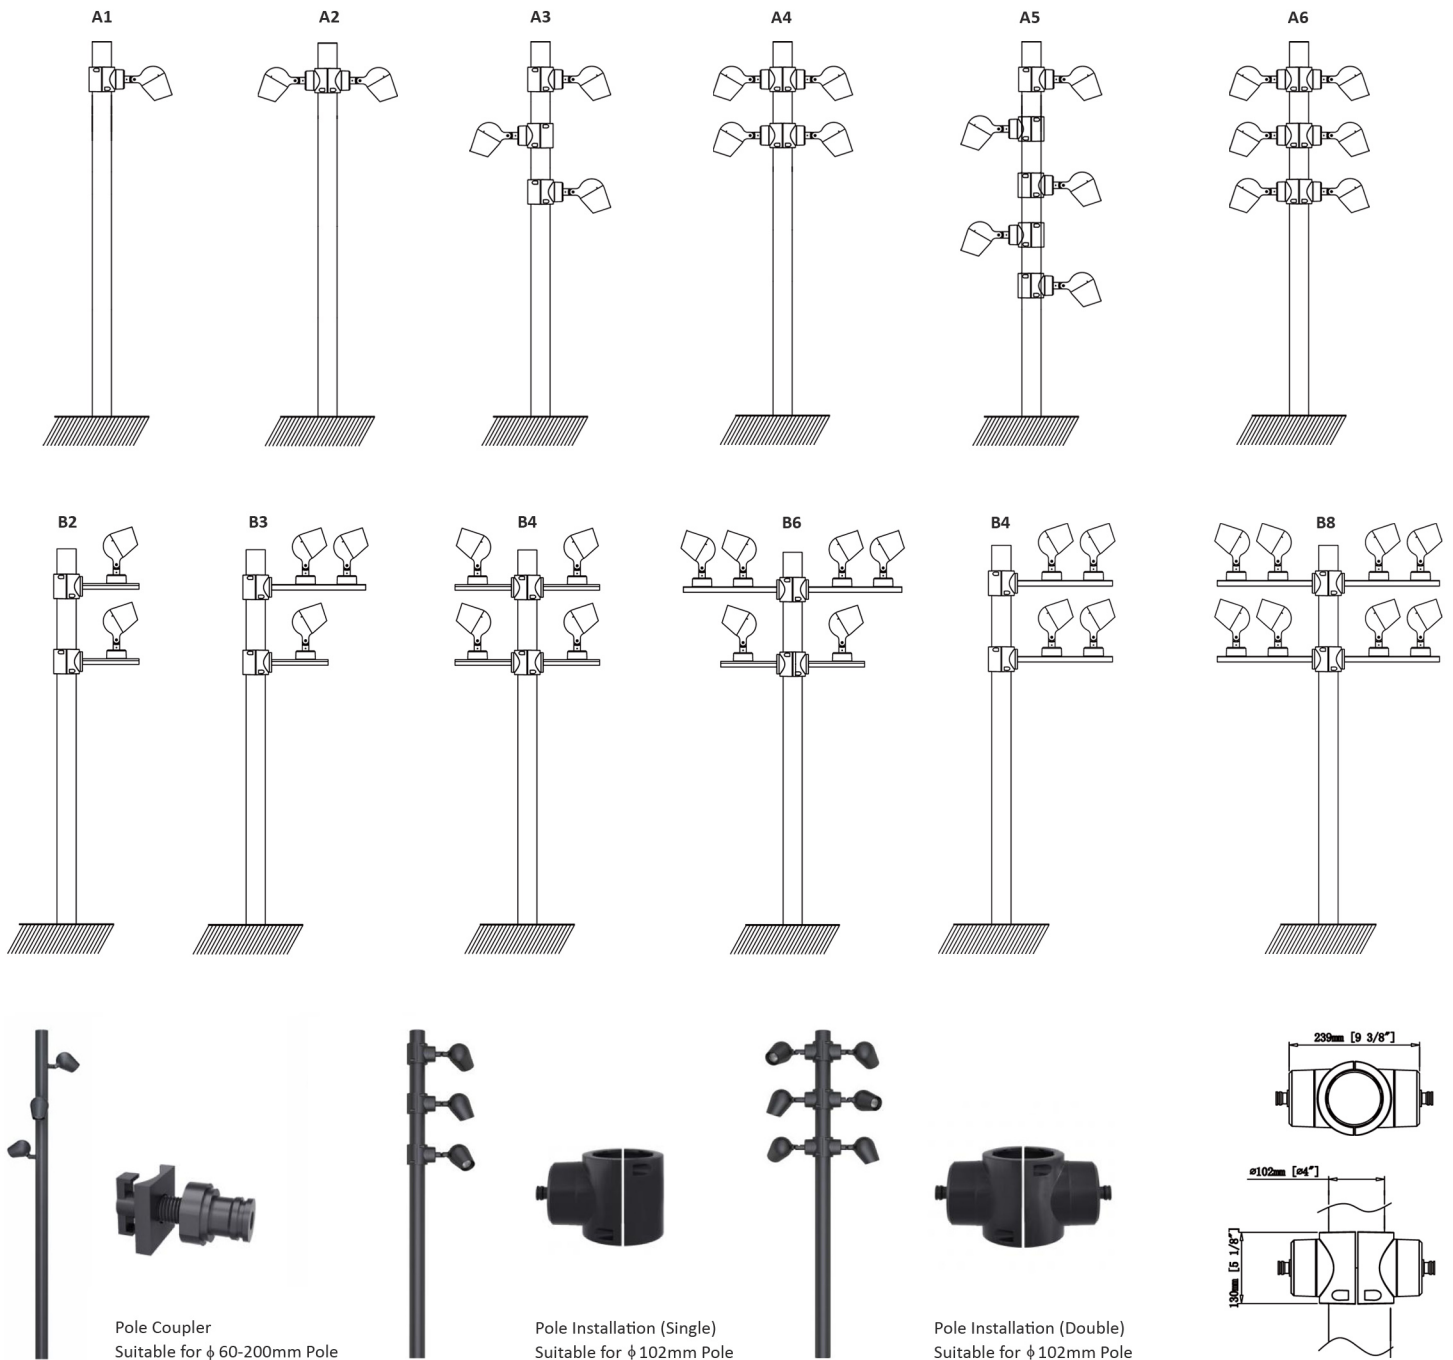

BR-LTS600B8

DESCRIPTION:

Modern decorative lighting Pole luminaire,
 Made of die-cast aluminium with polyester powder coated finish in black, silver, architectural bronze.
 Epoxy cationic electro-coating, upon phospho-chromate treatment, Uv-stabilising primer.
 Tempered clear glass diffuser
 Anodized aluminium reflector, specular optics designed
 High corrosion resistant capability
 silicon rubber gasket for dust proof & waterproof
 High lumen LED chip Bridgelux and CREE
 Power supply: 220-240V / 12V / 24V - 50Hz
 - Heat resistant and solid conduct wiring
 - Ideal for external garden area lighting
 - European standard of EN 60598

POLE:

Column made of Hot Deep Galvanized steel with epoxy cationic electro-coating, upon phospho-chromate treatment, Uv-stabilising primer.
 Extruded aluminium pole available on request.

Item No:	BR-LTS600A/B	BR-LTS600A/B	BR-LTS600A/B	BR-LTS600A/B	BR-LTS600A/B	BR-LTS600A/B
LED Type	BRIDGELUX / CREE	BRIDGELUX / CREE	BRIDGELUX / CREE	BRIDGELUX / CREE	BRIDGELUX / CREE	BRIDGELUX / CREE
Rated Power	10W LED	15W LED	20W LED	30W LED	40W LED	60W LED
Luminaire Size	95x124x199mm	95x124x199mm	95x124x199mm	140x183x254mm	140x183x254mm	140x183x254mm
Voltage	AC220-240V / AC120-277V / DC12V / DC24V 50/60Hz					
Luminous Flux	100-110LM/W	100-110LM/W	100-110LM/W	100-110LM/W	100-110LM/W	100-110LM/W
Color Temperature	2700K - 6000K	2700K - 6000K	2700K - 6000K	2700K - 6000K	2700K - 6000K	2700K - 6000K
Power Factor	>0.9	>0.9	>0.9	>0.9	>0.9	>0.9
CRI	>90	>90	>90	>90	>90	>90
Beam Angle	15 - 18 / 19 - 23 / 27 - 36 / 55 - 60 / 40 x 73°					
Driver	Philips / Meanwell	Philips / Meanwell	Philips / Meanwell	Philips / Meanwell	Philips / Meanwell	Philips / Meanwell
Protection	IP66, IK08	IP66, IK08	IP66, IK08	IP66, IK08	IP66, IK08	IP66, IK08
Dimming	DALI & DSI Dimming 1-10V Dimming (On request)					
Life Time	50000Hrs					

POLE MOUNTING DETAILS

10W-3000K

15W-3000K

20W-3000K

30W-3000K

40W-3000K

INSTALLATION DETAILS - A

INSTALLATION DETAILS - B