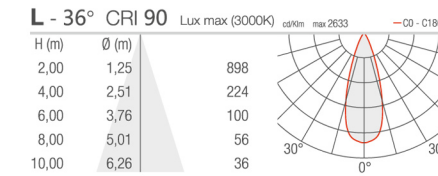

10W-3000K

15W-3000K

20W-3000K

30W-3000K

40W-3000K