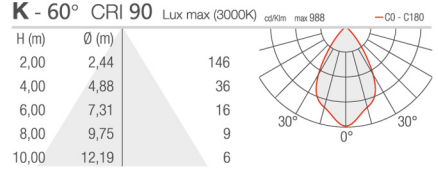

10W-3000K

15W-3000K

20W-3000K

30W-3000K

40W-3000K