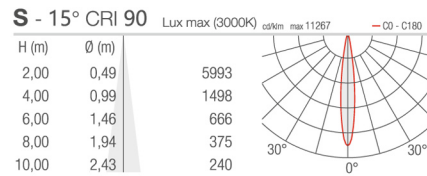

10W-3000K

15W-3000K

20W-3000K

30W-3000K

40W-3000K