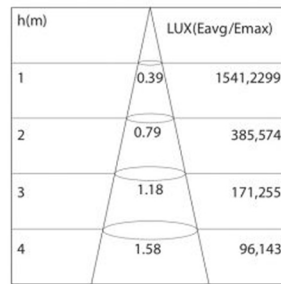

Product Code	B835060A	B835060B	B835060C	B835060D
Rated Power	2W - 8W LED	2W-8W LED	2W-8W LED	2W-8W LED
LED Type	CREE	CREE	CREE	CREE
Product Size	DIA: 63x128x85mm	DIA: 63x92x85mm	DIA: 63x92x263mm	DIA: 63x128x263mm
Input Voltage	AC220 -240V / 12V / 24V			
Frequency Range	50Hz-60Hz	50Hz-60Hz	50Hz-60Hz	50Hz-60Hz
Power Factor	>0.95	>0.95	>0.95	>0.95
Color Temperature	2700K-6500K / RGB	2700K-6500K / RGB	2700K-6500K / RGB	2700K-6500K / RGB
Control Mode	RGB 3 in 1 / RGB 4 in 1, DMX512			
Color Rendering Index	>80	>80	>80	>80
Mini Luminous Flux	100LM/W	100LM/W	100LM/W	100LM/W
Beam Angle	18/24/38/60°	18/24/38/60°	18/24/38/60°	18/24/38/60°
Temp. in Working	20°C +50°C	-20°C +50°C	-20°C +50°C	-20°C +50°C
Protection Grade	IP66	IP66	IP66	IP66
Life Span	50000Hrs			

*RGB version available on request. Order Code Extension: "RGB"

PHOTMETRIC DATA

18°

24°

38°

60°