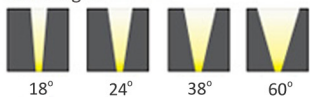

B835060A

B835060B

Available:

Beam Angle:

Finish:

DESCRIPTION:

External elevation or garden luminaire,
 Body made of aluminium alloy in natural finish,
 Electro coating static powder coated available in option
 (Black, White, Grey).
 Tempered clear glass diffuser.
 Pure aluminium anodized reflector for better light
 distribution.
 High corrosion resistance capability.
 silicon gasket for dust and water proofing.
 Stainless steel alloy screws.
 Power supply 220V-240V/50Hz
 -Heat resistant wiring
 -Ideal for external Garden / elevation lighting
 -European standard of EN 60598

Product Code	B835060A	B835060B	B835060C	B835060D
Rated Power	2W - 8W LED	2W-8W LED	2W-8W LED	2W-8W LED
LED Type	CREE	CREE	CREE	CREE
Product Size	DIA: 63x128x85mm	DIA: 63x92x85mm	DIA: 63x92x263mm	DIA: 63x128x263mm
Input Voltage	AC220 -240V / 12V / 24V			
Frequency Range	50Hz-60Hz	50Hz-60Hz	50Hz-60Hz	50Hz-60Hz
Power Factor	>0.95	>0.95	>0.95	>0.95
Color Temperature	2700K-6500K / RGB	2700K-6500K / RGB	2700K-6500K / RGB	2700K-6500K / RGB
Control Mode	RGB 3 in 1 / RGB 4 in 1, DMX512			
Color Rendering Index	>80	>80	>80	>80
Mini Luminous Flux	100LM/W	100LM/W	100LM/W	100LM/W
Beam Angle	18/24/38/60°	18/24/38/60°	18/24/38/60°	18/24/38/60°
Temp. in Working	20°C +50°C	-20°C +50°C	-20°C +50°C	-20°C +50°C
Protection Grade	IP66	IP66	IP66	IP66
Life Span	50000Hrs			

*RGB version available on request. Order Code Extension: "RGB"

PHOTMETRIC DATA

18°

24°

38°

60°