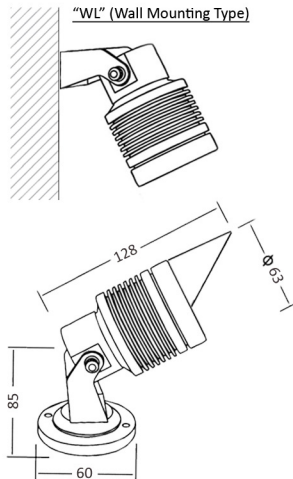

B835060A

B835060B

Available:

Beam Angle:

Finish:

DESCRIPTION:

External elevation or garden luminaire,
 Body made of aluminium alloy in natural finish,
 Electro coating static powder coated available in option
 (Black, White, Grey).
 Tempered clear glass diffuser.
 Pure aluminium anodized reflector for better light
 distribution.
 High corrosion resistance capability.
 silicon gasket for dust and water proofing.
 Stainless steel alloy screws.
 Power supply 220V-240V/50Hz
 -Heat resistant wiring
 -Ideal for external Garden / elevation lighting
 -European standard of EN 60598

Dimming Options:

DALI & DSI Dimming 1 ~ 10 V Dimming

Cable Gland: Nickel coated copper

Power Cable:

H05RN-F 2X1.0mm² L=0.5M (low voltage)
 H05RN-F 3X0.75mm² L=0.5M (high voltage)
 H05RN-F 5X0.5mm² L=0.5M (RGB 3 in 1, RGB 4 in 1)

Product Code	B835060A	B835060B	B835060C	B835060D
Rated Power	2W - 8W LED	2W-8W LED	2W-8W LED	2W-8W LED
LED Type	CREE	CREE	CREE	CREE
Product Size	DIA: 63x128x85mm	DIA: 63x92x85mm	DIA: 63x92x263mm	DIA: 63x128x263mm
Input Voltage	AC220 -240V / 12V / 24V			
Frequency Range	50Hz-60Hz	50Hz-60Hz	50Hz-60Hz	50Hz-60Hz
Power Factor	>0.95	>0.95	>0.95	>0.95
Color Temperature	2700K-6500K / RGB	2700K-6500K / RGB	2700K-6500K / RGB	2700K-6500K / RGB
Control Mode	RGB 3 in 1 / RGB 4 in 1, DMX512			
Color Rendering Index	>80	>80	>80	>80
Mini Luminous Flux	100LM/W	100LM/W	100LM/W	100LM/W
Beam Angle	18/24/38/60°	18/24/38/60°	18/24/38/60°	18/24/38/60°
Temp. in Working	20°C +50°C	-20°C +50°C	-20°C +50°C	-20°C +50°C
Protection Grade	IP66	IP66	IP66	IP66
Life Span	50000Hrs			

*RGB version available on request. Order Code Extension: "RGB"

PHOTMETRIC DATA

18°

24°

38°

60°