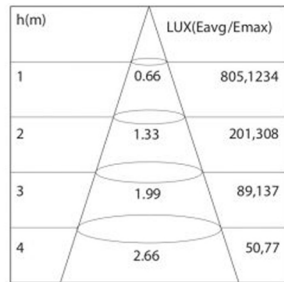

Product Code	B835060A	B835060B	B835060C	B835060D
Rated Power	2W - 8W LED	2W-8W LED	2W-8W LED	2W-8W LED
LED Type	CREE	CREE	CREE	CREE
Product Size	DIA: 63x128x85mm	DIA: 63x92x85mm	DIA: 63x92x263mm	DIA: 63x128x263mm
Input Voltage	AC220 -240V / 12V / 24V			
Frequency Range	50Hz-60Hz	50Hz-60Hz	50Hz-60Hz	50Hz-60Hz
Power Factor	>0.95	>0.95	>0.95	>0.95
Color Temperature	2700K-6500K / RGB	2700K-6500K / RGB	2700K-6500K / RGB	2700K-6500K / RGB
Control Mode	RGB 3 in 1 / RGB 4 in 1, DMX512			
Color Rendering Index	>80	>80	>80	>80
Mini Luminous Flux	100LM/W	100LM/W	100LM/W	100LM/W
Beam Angle	18/24/38/60°	18/24/38/60°	18/24/38/60°	18/24/38/60°
Temp. in Working	20°C +50°C	-20°C +50°C	-20°C +50°C	-20°C +50°C
Protection Grade	IP66	IP66	IP66	IP66
Life Span	50000Hrs			

*RGB version available on request. Order Code Extension: "RGB"

PHOTMETRIC DATA

18°

24°

38°

60°