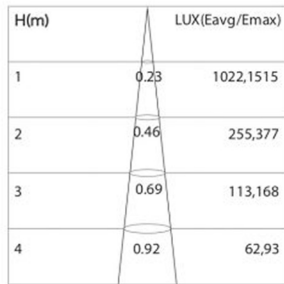

PHOTMETRIC DATA

18°