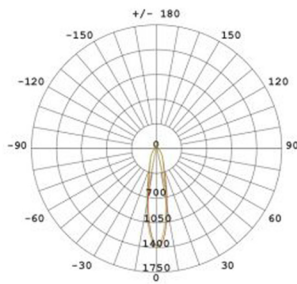

Product Code	B835060A	B835060B	B835060C	B835060D
Rated Power	2W - 8W LED	2W-8W LED	2W-8W LED	2W-8W LED
LED Type	CREE	CREE	CREE	CREE
Product Size	DIA: 63x128x85mm	DIA: 63x92x85mm	DIA: 63x92x263mm	DIA: 63x128x263mm
Input Voltage	AC220 -240V / 12V / 24V			
Frequency Range	50Hz-60Hz	50Hz-60Hz	50Hz-60Hz	50Hz-60Hz
Power Factor	>0.95	>0.95	>0.95	>0.95
Color Temperature	2700K-6500K / RGB	2700K-6500K / RGB	2700K-6500K / RGB	2700K-6500K / RGB
Control Mode	RGB 3 in 1 / RGB 4 in 1, DMX512			
Color Rendering Index	>80	>80	>80	>80
Mini Luminous Flux	100LM/W	100LM/W	100LM/W	100LM/W
Beam Angle	18/24/38/60°	18/24/38/60°	18/24/38/60°	18/24/38/60°
Temp. in Working	20°C +50°C	-20°C +50°C	-20°C +50°C	-20°C +50°C
Protection Grade	IP66	IP66	IP66	IP66
Life Span	50000Hrs			

*RGB version available on request. Order Code Extension: "RGB"

PHOTMETRIC DATA

18°

24°

38°

60°