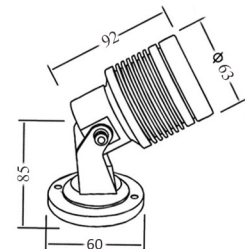

B835060A

B835060B

Available:

Beam Angle:

Finish:

DESCRIPTION:

External elevation or garden luminaire,
 Body made of aluminium alloy in natural finish,
 Electro coating static powder coated available in option
 (Black, White, Grey).
 Tempered clear glass diffuser.
 Pure aluminium anodized reflector for better light
 distribution.
 High corrosion resistance capability.
 silicon gasket for dust and water proofing.
 Stainless steel alloy screws.
 Power supply 220V-240V/50Hz
 -Heat resistant wiring
 -Ideal for external Garden / elevation lighting
 -European standard of EN 60598

Product Code	B835060A	B835060B	B835060C	B835060D
Rated Power	2W - 8W LED	2W-8W LED	2W-8W LED	2W-8W LED
LED Type	CREE	CREE	CREE	CREE
Product Size	DIA: 63x128x85mm	DIA: 63x92x85mm	DIA: 63x92x263mm	DIA: 63x128x263mm
Input Voltage	AC220 -240V / 12V / 24V			
Frequency Range	50Hz-60Hz	50Hz-60Hz	50Hz-60Hz	50Hz-60Hz
Power Factor	>0.95	>0.95	>0.95	>0.95
Color Temperature	2700K-6500K / RGB	2700K-6500K / RGB	2700K-6500K / RGB	2700K-6500K / RGB
Control Mode	RGB 3 in 1 / RGB 4 in 1, DMX512			
Color Rendering Index	>80	>80	>80	>80
Mini Luminous Flux	100LM/W	100LM/W	100LM/W	100LM/W
Beam Angle	18/24/38/60°	18/24/38/60°	18/24/38/60°	18/24/38/60°
Temp. in Working	20°C +50°C	-20°C +50°C	-20°C +50°C	-20°C +50°C
Protection Grade	IP66	IP66	IP66	IP66
Life Span	50000Hrs			

*RGB version available on request. Order Code Extension: "RGB"

PHOTMETRIC DATA

18°

24°

38°

60°