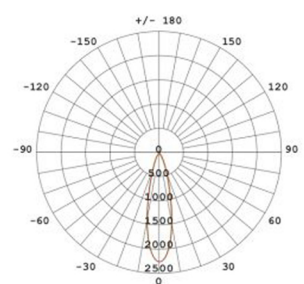

Product Code	B835060A	B835060B	B835060C	B835060D
Rated Power	2W - 8W LED	2W-8W LED	2W-8W LED	2W-8W LED
LED Type	CREE	CREE	CREE	CREE
Product Size	DIA: 63x128x85mm	DIA: 63x92x85mm	DIA: 63x92x263mm	DIA: 63x128x263mm
Input Voltage	AC220 -240V / 12V / 24V			
Frequency Range	50Hz-60Hz	50Hz-60Hz	50Hz-60Hz	50Hz-60Hz
Power Factor	>0.95	>0.95	>0.95	>0.95
Color Temperature	2700K-6500K / RGB	2700K-6500K / RGB	2700K-6500K / RGB	2700K-6500K / RGB
Control Mode	RGB 3 in 1 / RGB 4 in 1, DMX512			
Color Rendering Index	>80	>80	>80	>80
Mini Luminous Flux	100LM/W	100LM/W	100LM/W	100LM/W
Beam Angle	18/24/38/60°	18/24/38/60°	18/24/38/60°	18/24/38/60°
Temp. in Working	20°C +50°C	-20°C +50°C	-20°C +50°C	-20°C +50°C
Protection Grade	IP66	IP66	IP66	IP66
Life Span	50000Hrs			

*RGB version available on request. Order Code Extension: "RGB"

PHOTMETRIC DATA

18°

24°

38°

60°