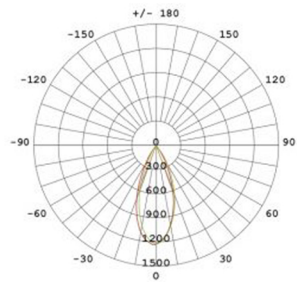

Product Code	B835060A	B835060B	B835060C	B835060D
Rated Power	2W - 8W LED	2W-8W LED	2W-8W LED	2W-8W LED
LED Type	CREE	CREE	CREE	CREE
Product Size	DIA: 63x128x85mm	DIA: 63x92x85mm	DIA: 63x92x263mm	DIA: 63x128x263mm
Input Voltage	AC220 -240V / 12V / 24V			
Frequency Range	50Hz-60Hz	50Hz-60Hz	50Hz-60Hz	50Hz-60Hz
Power Factor	>0.95	>0.95	>0.95	>0.95
Color Temperature	2700K-6500K / RGB	2700K-6500K / RGB	2700K-6500K / RGB	2700K-6500K / RGB
Control Mode	RGB 3 in 1 / RGB 4 in 1, DMX512			
Color Rendering Index	>80	>80	>80	>80
Mini Luminous Flux	100LM/W	100LM/W	100LM/W	100LM/W
Beam Angle	18/24/38/60°	18/24/38/60°	18/24/38/60°	18/24/38/60°
Temp. in Working	20°C +50°C	-20°C +50°C	-20°C +50°C	-20°C +50°C
Protection Grade	IP66	IP66	IP66	IP66
Life Span	50000Hrs			

*RGB version available on request. Order Code Extension: "RGB"

PHOTMETRIC DATA

18°

24°

38°

60°