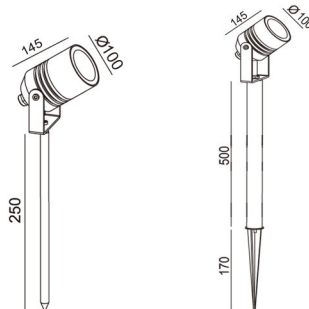

DESCRIPTION:

External elevation or garden luminaire,
 Body made of extruded in titanium finish, black, grey, and White available in powder coated by electro-coating static Paint in matt finish.

ART: BR-700212CR2, body made of die-cast aluminium in Black, grey, silver, white finish.

Adjustable light angle in horizontal 360° and vertical 120°
 Diffuser made of clear tempered glass, thermal shock resistant.

High corrosion resistance capability.

Silicon rubber gasket for dust and waterproof

High efficient CREE LED

Stainless steel alloy screws

Power supply: 220V-240V/60Hz

- Heat resistant and solid conduct wiring

- Ideal for external garden and wall wash lighting

- European standard of EN 60598