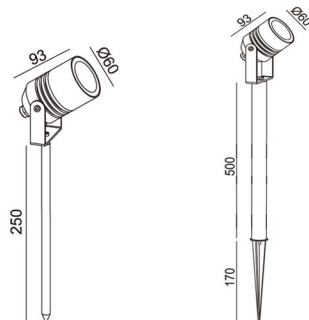

DESCRIPTION:

External elevation or garden luminaire,
 Body made of extruded in titanium finish, black, grey, and White available in powder coated by electro-coating static Paint in matt finish.

ART: BR-700212CR2, body made of die-cast aluminium in Black, grey, silver, white finish.

Adjustable light angle in horizontal 360° and vertical 120°
 Diffuser made of clear tempered glass, thermal shock resistant.

High corrosion resistance capability.

Silicon rubber gasket for dust and waterproof

High efficient CREE LED

Stainless steel alloy screws

Power supply: 220V-240V/60Hz

- Heat resistant and solid conduct wiring

- Ideal for external garden and wall wash lighting

- European standard of EN 60598