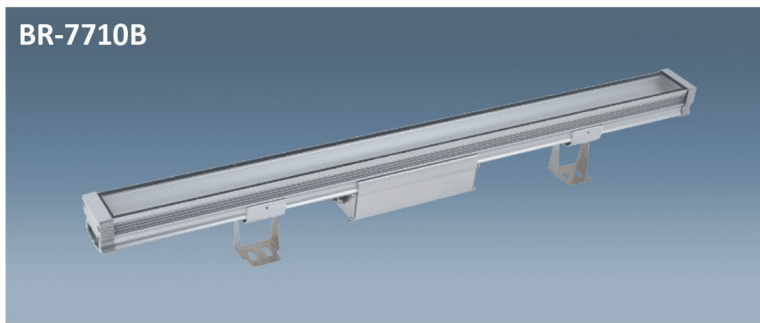

BR-7710B

Available:

Dimming Options:

DALI, DSI Dimming, 0~10 V Dimming

Model	BR-7710B-20W	BR-7710B-30W	BR-7710B-36W
Power	20W LED	30W LED	36W LED
Input Voltage	DC24V	DC24V	DC24V
CRI	≥80	≥80	≥80
Luminous Flux	100-110LM/W	100-110LM/W	100-110LM/W
Color Temp.	2200-6500K / RGB	2200-6500K / RGB	2200-6500K / RGB
Power Factor	>0.95	>0.95	>0.95
Temp. in Working	-20°C +50°C	-20°C +50°C	-20°C +50°C
Humidity of Working	<95%	<95%	<95%
THD	<20%	<20%	<20%
Beam Angle	15/25 /30 /45 /60°	15/25 /30 /45 /60°	15/25 /30 /45 /60°
Life Span	45000-50000Hrs		
Size	L600/L900/L1000*W48*H55mm		

Custom made size and wattage available on request

DESCRIPTION:

Surface mounted LED wall washer luminaire
 Body made of extruded aluminium, natural finish,
 Electro powder coated in silver, black, white, grey finish
 Tempered clear glass diffuser, thermal shock, impact resistance.

Stainless steel cable gland and silicon rubber gasket for water and dustproof.

Waterproof male and female connector for serial connection

Constant current output Driver

Operating temperature -25°C +65°C

Ideal for exterior facade lighting