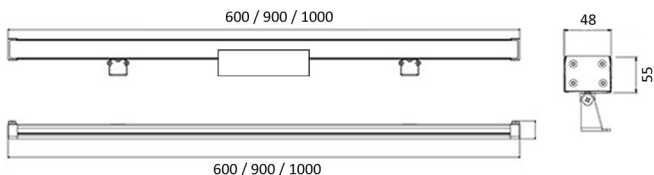

BR-7710B

Available:

Dimming Options:

DALI, DSI Dimming, 0~10 V Dimming

Model	BR-7710B-20W	BR-7710B-30W	BR-7710B-36W
Power	20W LED	30W LED	36W LED
Input Voltage	DC24V	DC24V	DC24V
CRI	≥80	≥80	≥80
Luminous Flux	100-110LM/W	100-110LM/W	100-110LM/W
Color Temp.	2200-6500K / RGB	2200-6500K / RGB	2200-6500K / RGB
Power Factor	>0.95	>0.95	>0.95
Temp. in Working	-20°C +50°C	-20°C +50°C	-20°C +50°C
Humidity of Working	<95%	<95%	<95%
THD	<20%	<20%	<20%
Beam Angle	15/25 /30 /45 /60°	15/25 /30 /45 /60°	15/25 /30 /45 /60°
Life Span	45000-50000Hrs		
Size	L600/L900/L1000*W48*H55mm		

Custom made size and wattage available on request

DESCRIPTION:

Surface mounted LED wall washer luminaire
 Body made of extruded aluminium, natural finish,
 Electro powder coated in silver, black, white, grey finish
 Tempered clear glass diffuser, thermal shock, impact resistance.