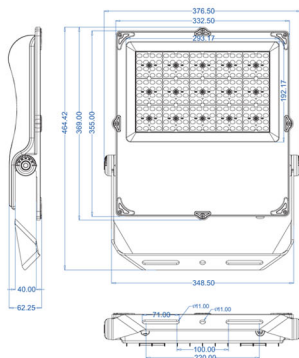

BRFL43-50

DESCRIPTION:

Heavy duty floodlight luminaire for sports field and industrial use
 Body made of die-cast aluminium with polyester powder coated finish.
 Epoxy cationic electro-coating, upon phospho-chromate treatment, Uv-stabilising primer.
 Diffuser made of tempered, thermal shock and impact resistant glass.
 Adjustable mounting bracket
 Stainless steel cable gland
 High corrosion resistant capability
 High quality LED Chip Philips (Lumileds) SMD3030/5050
 - Heat resistant and solid conduct wiring
 - Ideal for External lighting
 - European standard of EN 60598

BRFL43-100/150

BRFL43-200/240

LUMILEDS SMD3030/5050
 Greater than 140lm/W high efficacy, illumination grade LED light source.

HIGH-END LED DRIVER

High quality SMD LED

Heatsink

Adjustable Bracket

Bracket Tilt 0-270°