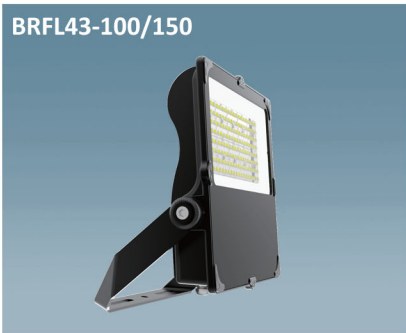

BRFL43-50

DESCRIPTION:

Heavy duty floodlight luminaire for sports field and industrial use
 Body made of die-cast aluminium with polyester powder coated finish.
 Epoxy cationic electro-coating, upon phospho-chromate treatment, Uv-stabilising primer.
 Diffuser made of tempered, thermal shock and impact resistant glass.
 Adjustable mounting bracket
 Stainless steel cable gland
 High corrosion resistant capability
 High quality LED Chip Philips (Lumileds) SMD3030/5050
 - Heat resistant and solid conduct wiring
 - Ideal for External lighting
 - European standard of EN 60598

BRFL43-100/150

BRFL43-200/240

LUMILEDS SMD3030/5050
 Greater than 140lm/W high efficacy, illumination grade LED light source.

HIGH-END LED DRIVER

High quality SMD LED

Heatsink

Adjustable Bracket

Bracket Tilt 0-270°