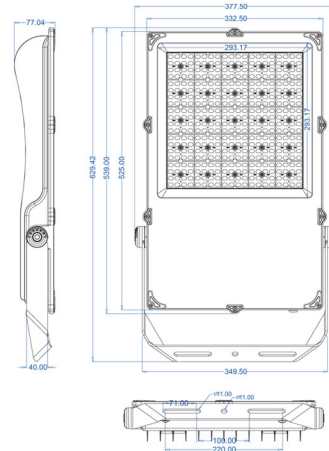

DALI available on request: DALI & DSI Dimming 1 ~ 10 V Dimming