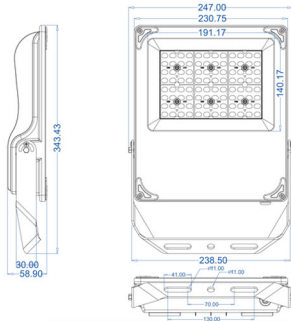

BRFL43-50

DESCRIPTION:

Heavy duty floodlight luminaire for sports field and industrial use
Body made of die-cast aluminium with polyester powder coated finish.
Epoxy cationic electro-coating, upon phospho-chromate treatment, Uv-stabilising primer.
Diffuser made of tempered, thermal shock and impact resistant glass.
Adjustable mounting bracket
Stainless steel cable gland
High corrosion resistant capability
High quality LED Chip Philips (Lumileds) SMD3030/5050
- Heat resistant and solid conduct wiring
- Ideal for External lighting
- European standard of EN 60598

BRFL43-100/150

LUMILEDS SMD3030/5050
Greater than 140lm/W high efficacy, illumination grade LED light source.

HIGH-END LED DRIVER