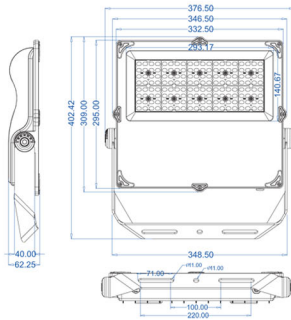

DESCRIPTION:

Heavy duty floodlight luminaire for sports field and industrial use
Body made of die-cast aluminium with polyester powder coated finish.
Epoxy cationic electro-coating, upon phospho-chromate treatment, Uv-stabilising primer.
Diffuser made of tempered, thermal shock and impact resistant glass.
Adjustable mounting bracket
Stainless steel cable gland
High corrosion resistant capability
High quality LED Chip Philips (Lumileds) SMD3030/5050
- Heat resistant and solid conduct wiring
- Ideal for External lighting
- European standard of EN 60598

BRFL43-200/240