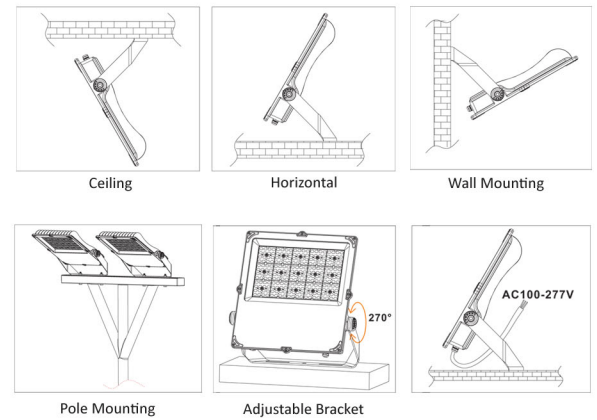

Installation