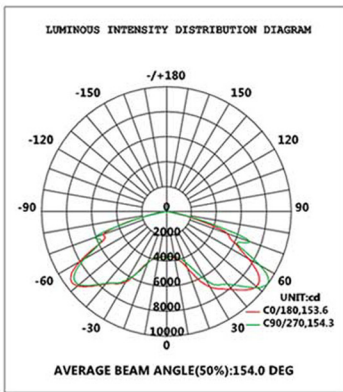

PHOTOMETRIC DATA (300W)

Wall Mounted