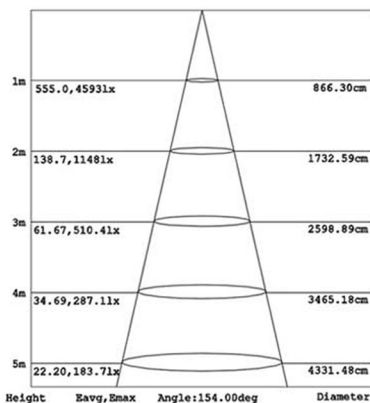

Product Code	BSL500-30	BSL500-50	BSL500-100	BSL500-150	BSL500-200	BSL500-250	BSL500-300
Rated Power	30W LED	50W LED	100W LED	150W LED	200W LED	250W LED	300W LED
LED Chips	Philips 3030	Philips 3030	Philips 3030	Philips 3030	Philips 3030	Philips 3030	Philips 3030
Input Voltage	AC90~350V	AC90~350V	AC90~350V	AC90~350V	AC90~350V	AC90~350V	AC90~350V
Frequency Range	50/60HZ	50/60HZ	50/60HZ	50/60HZ	50/60HZ	50/60HZ	50/60HZ
Power Factor	>0.95	>0.95	>0.95	>0.95	>0.95	>0.95	>0.95
THD	<20%	<20%	<20%	<20%	<20%	<20%	<20%
CRI	≥70	≥70	≥70	≥70	≥70	≥70	≥70
Color	3000-7000K	3000-7000K	3000-7000K	3000-7000K	3000-7000K	3000-7000K	3000-7000K
Luminous Flux	115-130LM/W	115-130LM/W	115-130LM/W	115-130LM/W	115-130LM/W	115-130LM/W	115-130LM/W
Working Temp.	-25℃~+50℃	-25℃~+50℃	-25℃~+50℃	-25℃~+50℃	-25℃~+50℃	-25℃~+50℃	-25℃~+50℃
Working Humidity	<90% (25℃±5℃)	<90% (25℃±5℃)	<90% (25℃±5℃)	<90% (25℃±5℃)	<90% (25℃±5℃)	<90% (25℃±5℃)	<90% (25℃±5℃)
Driver	Meanwell ELG	Meanwell ELG	Meanwell ELG	Meanwell ELG	Meanwell ELG	Meanwell ELG	Meanwell ELG
Life Span	50,000hrs	50,000hrs	50,000hrs	50,000hrs	50,000hrs	50,000hrs	50,000hrs
Protection Grade	IP65	IP65	IP65	IP65	IP65	IP65	IP65
Size	432*290*73mm	432*290*73mm	432*290*73mm	535*322*80mm	535*322*80mm	741*345*103mm	741*345*103mm
Warranty	5 years	5 years	5 years	5 years	5 years	5 years	5 years

PHOTOMETRIC DATA (300W)