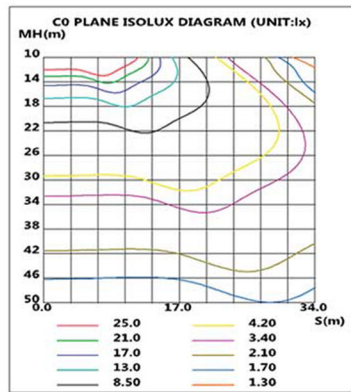

PHOTOMETRIC DATA (300W)

Wall Mounted