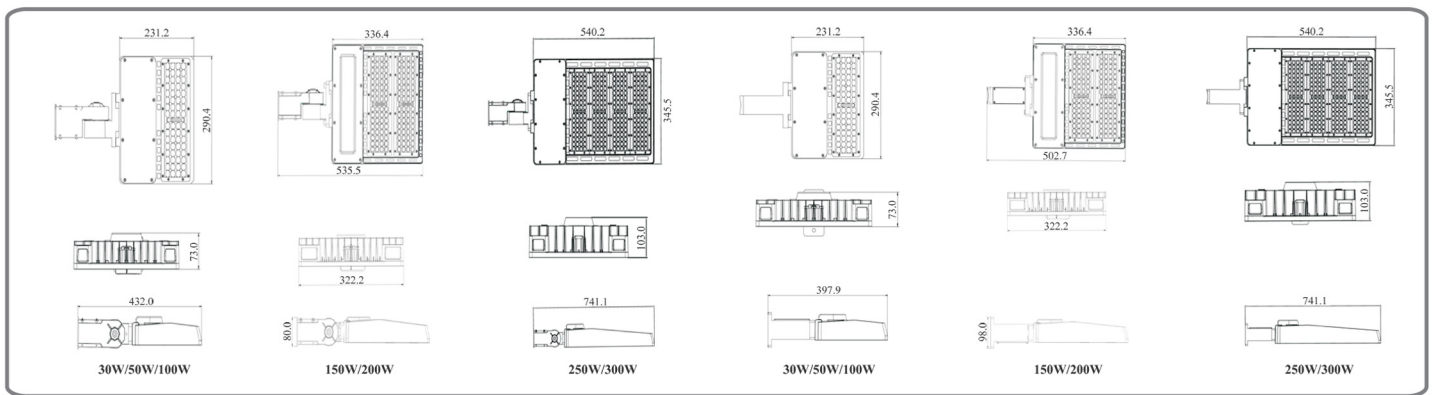

Power supply: 85V-265V/60Hz

- Heat resistant wiring

- European standard of EN 60598

Mitsubishi PMMA Panel

Philips 3030 LED

Meanwell Driver

Wall Mount    Arm Mount Single    Arm Mount 2 @ 180°    Arm mount 2 @ 90°    Arm Mount 3 @ 120° (Round Pole Only)    Arm Mount 3 @ 90°    Arm mount 4 @ 90°

Product Code	BSL500-30	BSL500-50	BSL500-100	BSL500-150	BSL500-200	BSL500-250	BSL500-300
Rated Power	30W LED	50W LED	100W LED	150W LED	200W LED	250W LED	300W LED
LED Chips	Philips 3030	Philips 3030	Philips 3030	Philips 3030	Philips 3030	Philips 3030	Philips 3030
Input Voltage	AC90~350V	AC90~350V	AC90~350V	AC90~350V	AC90~350V	AC90~350V	AC90~350V
Frequency Range	50/60HZ	50/60HZ	50/60HZ	50/60HZ	50/60HZ	50/60HZ	50/60HZ
Power Factor	>0.95	>0.95	>0.95	>0.95	>0.95	>0.95	>0.95
THD	<20%	<20%	<20%	<20%	<20%	<20%	<20%
CRI	≥70	≥70	≥70	≥70	≥70	≥70	≥70
Color	3000-7000K	3000-7000K	3000-7000K	3000-7000K	3000-7000K	3000-7000K	3000-7000K
Luminous Flux	115-130LM/W	115-130LM/W	115-130LM/W	115-130LM/W	115-130LM/W	115-130LM/W	115-130LM/W
Working Temp.	-25℃~+50℃	-25℃~+50℃	-25℃~+50℃	-25℃~+50℃	-25℃~+50℃	-25℃~+50℃	-25℃~+50℃
Working Humidity	<90% (25℃±5℃)	<90% (25℃±5℃)	<90% (25℃±5℃)	<90% (25℃±5℃)	<90% (25℃±5℃)	<90% (25℃±5℃)	<90% (25℃±5℃)
Driver	Meanwell ELG	Meanwell ELG	Meanwell ELG	Meanwell ELG	Meanwell ELG	Meanwell ELG	Meanwell ELG
Life Span	50,000hrs	50,000hrs	50,000hrs	50,000hrs	50,000hrs	50,000hrs	50,000hrs
Protection Grade	IP65	IP65	IP65	IP65	IP65	IP65	IP65
Size	432*290*73mm	432*290*73mm	432*290*73mm	535*322*80mm	535*322*80mm	741*345*103mm	741*345*103mm
Warranty	5 years	5 years	5 years	5 years	5 years	5 years	5 years