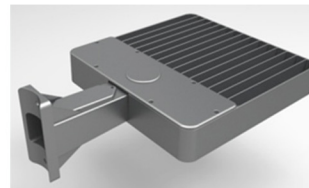

PHOTOMETRIC DATA (300W)

Wall Mounted