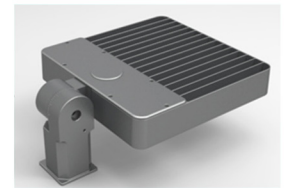

Pole mounted