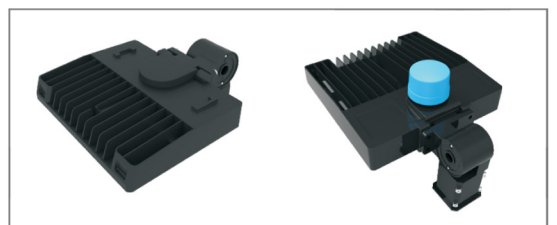

**DESCRIPTION:**

Pole mounted lantern made of die-cast aluminium with polyester powder coating applied after a phosphochromate treatment, resistant to corrosive and saline environments.

Replacable philips module, Uv - stabilized.

Diffuser made of tempered glass, resistant to impact and thermal shock.

(UNI7142 test, British standard 3193)

Environmental friendly silicon gasket for protection scale, IP65.

High quality electronic LED Drive

Power supply: 85V-265V/60Hz

- Heat resistant wiring

- European standard of EN 60598

Mitsubishi PMMA Panel

Philips 3030 LED

Meanwell Driver

Wall Mount    Arm Mount Single    Arm Mount 2 @ 180°    Arm mount 2 @ 90°    Arm Mount 3 @ 120° (Round Pole Only)    Arm Mount 3 @ 90°    Arm mount 4 @ 90°