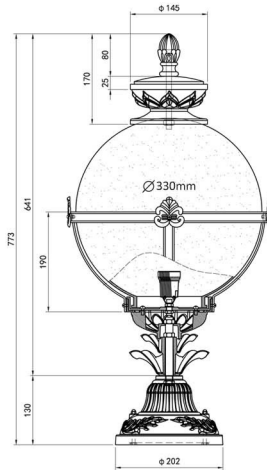

DH3930-ST

DESCRIPTION:

- External garden / boundary wall top luminaire,
- Body made of die-cast aluminium with electro powder coated in dark bronze finish.
- Vandal resistant, V2 self extinguishing, Uv-stabilized
- Anti glare Opal / PMMA diffuser.
- High corrosion resistant capability
- Silicon gasket for dust and waterproof
- Stainless steel alloy screws
- Power supply: 220-240V/50Hz
- Heat resistant and solid conduct wiring
- Ceramic lamp holder
- Ideal for external lighting
- European standard of EN 60598

Model	DH3930		
Rated Power	18W LED	22W LED	30W LED
LED Type	E27	E27	E27
Globe Size	Dia: 330mm	Dia: 330mm	Dia: 330mm
Base Size	Dia202xH270mm	Dia202xH270mm	Dia202xH270mm
Input Voltage	AC220-240V	AC220-240V	AC220-240V
Frequency Range	50Hz-60Hz	50Hz-60Hz	50Hz-60Hz
Power Factor	>0.95	>0.95	>0.95
Color Temperature	2700K-6500K	2700K-6500K	2700K-6500K
Color Rendering Index	>80	>80	>80
Mini Luminous Flux	110LM/W	100LM/W	100LM/W
Temp. in Working	-30°C ~ 45°C	-30°C ~ 45°C	-30°C ~ 45°C
Life Span	50000Hrs		

DH3930-WL

BROADWAY - UK Ltd.