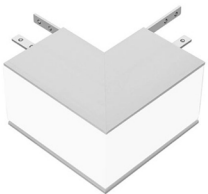

L2 connector

Model	LS7575-L90N
Wattage	12W
Shell	White /Grey Black
Size	L175*W175*H75mm
Material	6063 Aluminum Alloy+PC cover