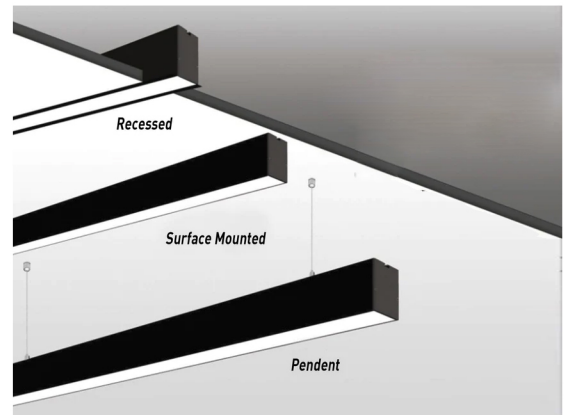

## LS7575-SUR

**MODEL: LS-7575-SUR (SURFACE VERSION)  
LE-7575-REC (RECESSED VERSION)**

LED Spec	
POWER	Custom Wattage as per the requirement
LED Type	SMD2835 / 5050 / 5630
Input Voltage	AC100-277V / AC200-240V
Size	Custom Size as per the requirement
Length **	Custom Length as per the requirement
CRI	>80
Luminous Flux	100-110LM/W
Color Temperature	2700K - 6500K.
Power Factor	>90
Temperature in Working	-20°C + 50°C
Beam Angle	120°
Housing Colour	White / Grey / Black
Drive	Philips / Osram / Meanwell
Installation	Suspended / Surface / Recessed mounted
Life Span	50000Hrs

### DESCRIPTION:

Surface / Recessed mounted LED linear profile  
 Body made of extruded aluminium in natural finish,  
 Electro powder coated in silver, black, white colour  
 available on request.  
 Polycarbonate clear, frosted, opal diffuser  
 All-in-one optical lens, efficiency>85%  
 Constant current output Driver.  
 High lumen chip CREE/OSRAM/PHILIPS SMD LED  
 Stainless steel mounting clip for recessed mounting  
 Stainless steel hanging accessories for suspended  
 mounting  
 Heat resistant and solid conduct wiring  
 Ideal for interior ighting  
 European standard of EN 60598

## Dimension