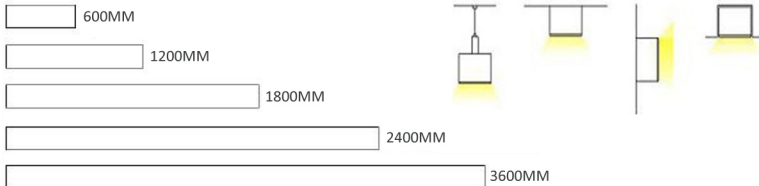

## LS7575-SUR

**MODEL: LS-7575-SUR (SURFACE VERSION)  
LE-7575-REC (RECESSED VERSION)**

LED Spec	
POWER	Custom Wattage as per the requirement
LED Type	SMD2835 / 5050 / 5630
Input Voltage	AC100-277V / AC200-240V
Size	Custom Size as per the requirement
Length **	Custom Length as per the requirement
CRI	>80
Luminous Flux	100-110LM/W
Color Temperature	2700K - 6500K.
Power Factor	>90
Temperature in Working	-20°C + 50°C
Beam Angle	120°
Housing Colour	White / Grey / Black
Drive	Philips / Osram / Meanwell
Installation	Suspended / Surface / Recessed mounted
Life Span	50000Hrs

### DESCRIPTION:

Surface / Recessed mounted LED linear profile  
 Body made of extruded aluminium in natural finish,  
 Electro powder coated in silver, black, white colour  
 available on request.  
 Polycarbonate clear, frosted, opal diffuser  
 All-in-one optical lens, efficiency>85%  
 Constant current output Driver.  
 High lumen chip CREE/OSRAM/PHILIPS SMD LED  
 Stainless steel mounting clip for recessed mounting  
 Stainless steel hanging accessories for suspended  
 mounting  
 Heat resistant and solid conduct wiring  
 Ideal for interior ighting  
 European standard of EN 60598

## Dimension

### X connector

Model	LS7575-X90
Wattage	20W
Shell	White /Grey Black
Size	L275*W275*H75mm
Material	6063 Aluminum Alloy+PC cover