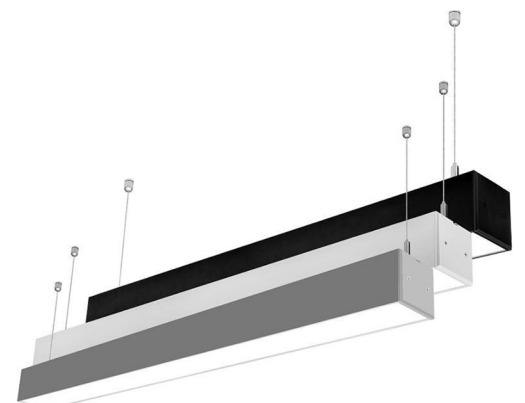

Dimension

Accessories

L1 connector

Model	LS7575-L90
Wattage	12W
Shell	White /Grey Black
Size	L175*W175*H75mm
Material	6063 Aluminum Alloy+PC cover

L2 connector

Model	LS7575-L90N
Wattage	12W
Shell	White /Grey Black
Size	L175*W175*H75mm
Material	6063 Aluminum Alloy+PC cover

L3 connector

Model	LS7575-L90W
Wattage	12W
Shell	White /Grey Black
Size	L175*W175*H75mm
Material	6063 Aluminum Alloy+PC cover

T connector

Model	LS7575-T90
Wattage	16W
Shell	White /Grey Black
Size	L275*W175*H75mm
Material	6063 Aluminum Alloy+PC cover

X connector

Model	LS7575-X90
Wattage	20W
Shell	White /Grey Black
Size	L275*W275*H75mm
Material	6063 Aluminum Alloy+PC cover

Model :EN-DXD-DS

*For Suspended Mounted

*Material: stainless steel

Model :EN-DXD-XD

*For Ceiling Mounted

*Material: stainless steel