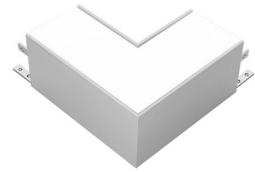

## LS7575-SUR

**MODEL: LS-7575-SUR (SURFACE VERSION)  
LE-7575-REC (RECESSED VERSION)**

LED Spec	
POWER	Custom Wattage as per the requirement
LED Type	SMD2835 / 5050 / 5630
Input Voltage	AC100-277V / AC200-240V
Size	Custom Size as per the requirement
Length **	Custom Length as per the requirement
CRI	>80
Luminous Flux	100-110LM/W
Color Temperature	2700K - 6500K.
Power Factor	>90
Temperature in Working	-20°C + 50°C
Beam Angle	120°
Housing Colour	White / Grey / Black
Drive	Philips / Osram / Meanwell
Installation	Suspended / Surface / Recessed mounted
Life Span	50000Hrs

### DESCRIPTION:

Surface / Recessed mounted LED linear profile  
 Body made of extruded aluminium in natural finish,  
 Electro powder coated in silver, black, white colour  
 available on request.  
 Polycarbonate clear, frosted, opal diffuser  
 All-in-one optical lens, efficiency>85%  
 Constant current output Driver.  
 High lumen chip CREE/OSRAM/PHILIPS SMD LED  
 Stainless steel mounting clip for recessed mounting  
 Stainless steel hanging accessories for suspended  
 mounting  
 Heat resistant and solid conduct wiring  
 Ideal for interior ighting  
 European standard of EN 60598

## Dimension

### L1 connector

Model	LS7575-L90
Wattage	12W
Shell	White /Grey Black
Size	L175*W175*H75mm
Material	6063 Aluminum Alloy+PC cover