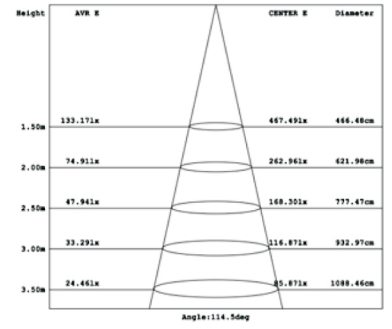

LS5175

LE7575

LS3050M

LE3833