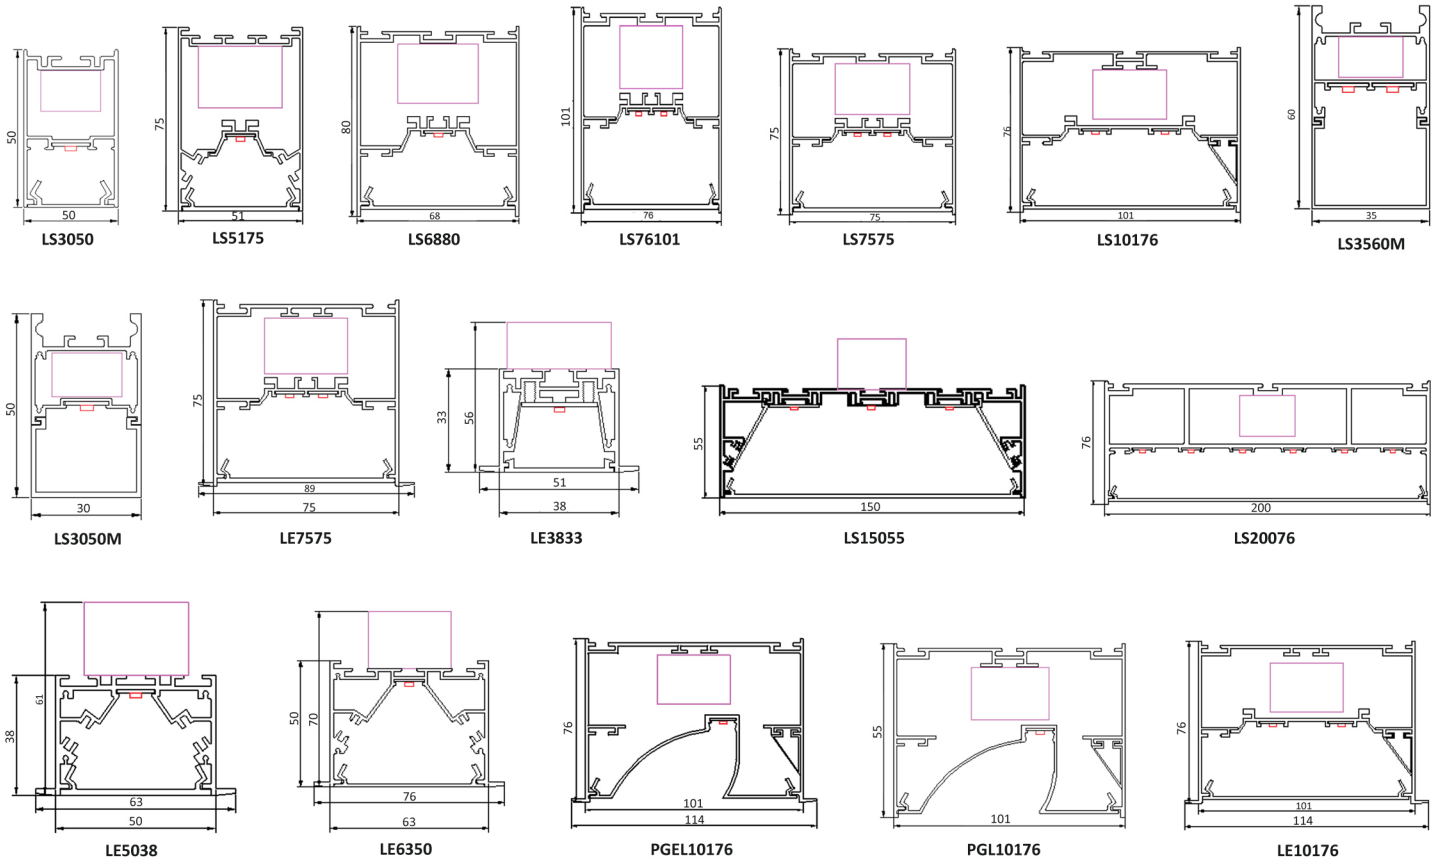

## LS7575-SUR

**MODEL: LS-7575-SUR (SURFACE VERSION)  
LE-7575-REC (RECESSED VERSION)**

LED Spec	
POWER	Custom Wattage as per the requirement
LED Type	SMD2835 / 5050 / 5630
Input Voltage	AC100-277V / AC200-240V
Size	Custom Size as per the requirement
Length **	Custom Length as per the requirement
CRI	>80
Luminous Flux	100-110LM/W
Color Temperature	2700K - 6500K.
Power Factor	>90
Temperature in Working	-20°C + 50°C
Beam Angle	120°
Housing Colour	White / Grey / Black
Drive	Philips / Osram / Meanwell
Installation	Suspended / Surface / Recessed mounted
Life Span	50000Hrs

## Dimension

### T connector

Model	LS7575-T90
Wattage	16W
Shell	White /Grey Black
Size	L275*W175*H75mm
Material	6063 Aluminum Alloy+PC cover

### X connector

Model	LS7575-X90
Wattage	20W
Shell	White /Grey Black
Size	L275*W275*H75mm
Material	6063 Aluminum Alloy+PC cover