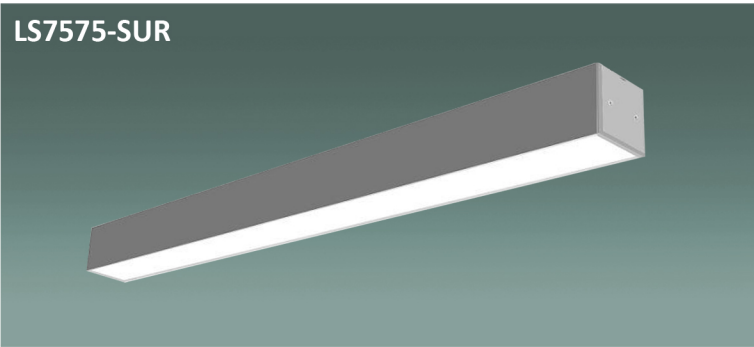

## LS7575-SUR

**MODEL: LS-7575-SUR (SURFACE VERSION)  
LE-7575-REC (RECESSED VERSION)**

LED Spec	
POWER	Custom Wattage as per the requirement
LED Type	SMD2835 / 5050 / 5630
Input Voltage	AC100-277V / AC200-240V
Size	Custom Size as per the requirement
Length **	Custom Length as per the requirement
CRI	>80
Luminous Flux	100-110LM/W
Color Temperature	2700K - 6500K.
Power Factor	>90
Temperature in Working	-20°C + 50°C
Beam Angle	120°
Housing Colour	White / Grey / Black
Drive	Philips / Osram / Meanwell
Installation	Suspended / Surface / Recessed mounted
Life Span	50000Hrs

### DESCRIPTION:

Surface / Recessed mounted LED linear profile  
 Body made of extruded aluminium in natural finish,  
 Electro powder coated in silver, black, white colour  
 available on request.  
 Polycarbonate clear, frosted, opal diffuser  
 All-in-one optical lens, efficiency>85%  
 Constant current output Driver.  
 High lumen chip CREE/OSRAM/PHILIPS SMD LED  
 Stainless steel mounting clip for recessed mounting  
 Stainless steel hanging accessories for suspended  
 mounting  
 Heat resistant and solid conduct wiring  
 Ideal for interior ighting  
 European standard of EN 60598

### L1 connector

Model	LS7575-L90
Wattage	12W
Shell	White /Grey Black
Size	L175*W175*H75mm
Material	6063 Aluminum Alloy+PC cover

### X connector

Model	LS7575-X90
Wattage	20W
Shell	White /Grey Black
Size	L275*W275*H75mm
Material	6063 Aluminum Alloy+PC cover