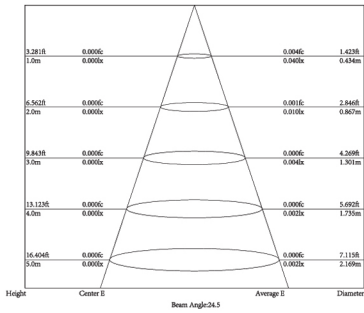

Product Code	TM170170-1S / 1M / 2S / 2M / 4S / 4M			
Rated Power	6W LED	8W LED	10W LED	15W LED
LED Type	CREE COB LED	CREE COB LED	CREE COB LED	CREE COB LED
Luminous Flux	90LM/W	90LM/W	90LM/W	90LM/W
Color Temperature	2700K - 6500K / RGB	2700K - 6500K / RGB	2700K - 6500K / RGB	2700K - 6500K / RGB
CRI	>80	>80	>80	>80
Glass pressure capacity	SS304 / SS316	SS304 / SS316	SS304 / SS316	SS304 / SS316
Efficiency	>85%	>85%	>85%	>85%
Temperature in working	(-) 20°C - (+) 40°C	(-) 20°C - (+) 40°C	(-) 20°C - (+) 40°C	(-) 20°C - (+) 40°C
Input Voltage	DC24V (Order Code: BV) Remote Drive required			
	AC100-240V (Order Code: BH)			
Power Cable	H05RN-F 2x0.75mm ² L=0.5m (low voltage) H05RN-F 3x0.75mm ² L=0.5m (Single color/high voltage) H05RN-F 4x0.75mm ² L=0.5m (for RGB)			
Size	116x116x150mm / 170x170x118mm			
Protection Grade	IP67 / IK10	IP67 / IK10	IP67 / IK10	IP67 / IK10
Life Span	50000Hrs			

PHOTMETRIC DATA

Lux distance Curve (1x20° * 25°)

Lux distribution Curve (1x20° * 25°)

Lux distance Curve (2x20° * 25°)

Lux distribution Curve (2x20° * 25°)

Lux distance Curve (4x20° * 25°)

Lux distribution Curve (4x20° * 25°)