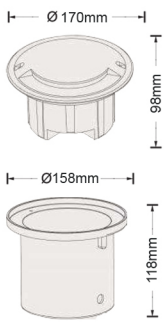

TM170170-2M