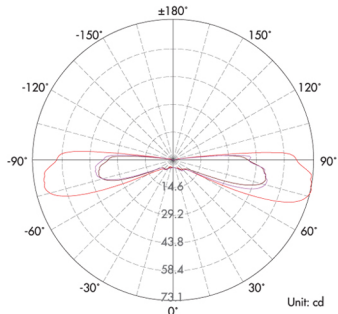

Product Code	TM170170-1S / 1M / 2S / 2M / 4S / 4M			
Rated Power	6W LED	8W LED	10W LED	15W LED
LED Type	CREE COB LED	CREE COB LED	CREE COB LED	CREE COB LED
Luminous Flux	90LM/W	90LM/W	90LM/W	90LM/W
Color Temperature	2700K - 6500K / RGB	2700K - 6500K / RGB	2700K - 6500K / RGB	2700K - 6500K / RGB
CRI	>80	>80	>80	>80
Glass pressure capacity	SS304 / SS316	SS304 / SS316	SS304 / SS316	SS304 / SS316
Efficiency	>85%	>85%	>85%	>85%
Temperature in working	(-) 20°C - (+) 40°C	(-) 20°C - (+) 40°C	(-) 20°C - (+) 40°C	(-) 20°C - (+) 40°C
Input Voltage	DC24V (Order Code: BV) Remote Drive required			
	AC100-240V (Order Code: BH)			
Power Cable	H05RN-F 2x0.75mm ² L=0.5m (low voltage) H05RN-F 3x0.75mm ² L=0.5m (Single color/high voltage) H05RN-F 4x0.75mm ² L=0.5m (for RGB)			
Size	116x116x150mm / 170x170x118mm			
Protection Grade	IP67 / IK10	IP67 / IK10	IP67 / IK10	IP67 / IK10
Life Span	50000Hrs			

PHOTMETRIC DATA

Lux distance Curve (1x20° * 25°)

Lux distribution Curve (1x20° * 25°)

Lux distance Curve (2x20° * 25°)

Lux distribution Curve (2x20° * 25°)

Lux distance Curve (4x20° * 25°)

Lux distribution Curve (4x20° * 25°)