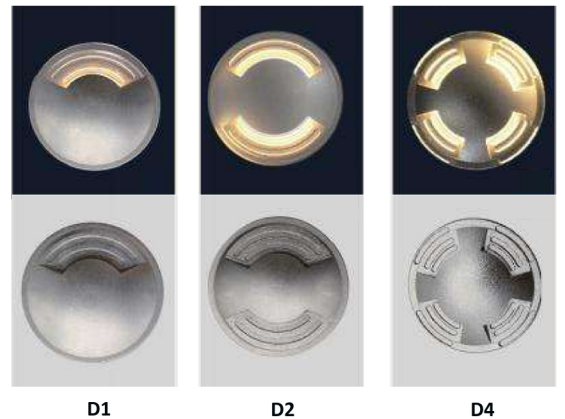

TM170170-D1

TM170170-1S

TM170170-1M

TM170170-D2

TM170170-2S

TM170170-2M

TM170170-D4

TM170170-4S

TM170170-4M

DESCRIPTION:

Recessed mounted floor wash pathway luminaire,
 Body & Frame made of solid stainless steel (316 Grade)
 Tempered clear / frosted glass diffuser
 High corrosion resistance capability.
 Stainless steel PG gland
 Mounting sleeve made of ABS
 Stainless steel alloy screws
 Power supply: 100V-240V/50Hz, low voltage input power
 In DC12V/24V with remote drive available on request
 - Heat resistant and solid conduct wiring
 - Ideal for External use
 - European standard of EN 60598

Product Code	TM170170-1S / 1M / 2S / 2M / 4S / 4M			
Rated Power	6W LED	8W LED	10W LED	15W LED
LED Type	CREE COB LED	CREE COB LED	CREE COB LED	CREE COB LED
Luminous Flux	90LM/W	90LM/W	90LM/W	90LM/W
Color Temperature	2700K - 6500K / RGB	2700K - 6500K / RGB	2700K - 6500K / RGB	2700K - 6500K / RGB
CRI	>80	>80	>80	>80
Glass pressure capacity	SS304 / SS316	SS304 / SS316	SS304 / SS316	SS304 / SS316
Efficiency	>85%	>85%	>85%	>85%
Temperature in working	(-) 20°C - (+) 40°C	(-) 20°C - (+) 40°C	(-) 20°C - (+) 40°C	(-) 20°C - (+) 40°C
Input Voltage	DC24V (Order Code: BV) Remote Drive required			
	AC100-240V (Order Code: BH)			
Power Cable	H05RN-F 2x0.75mm ² L=0.5m (low voltage) H05RN-F 3x0.75mm ² L=0.5m (Single color/high voltage) H05RN-F 4x0.75mm ² L=0.5m (for RGB)			
Size	116x116x150mm / 170x170x118mm			
Protection Grade	IP67 / IK10	IP67 / IK10	IP67 / IK10	IP67 / IK10
Life Span	50000Hrs			