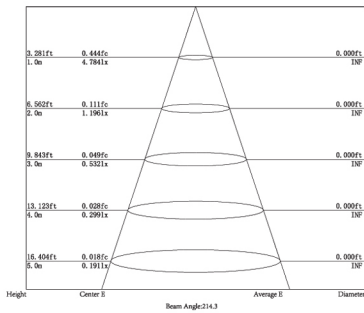

Product Code	TM170170-1S / 1M / 2S / 2M / 4S / 4M			
Rated Power	6W LED	8W LED	10W LED	15W LED
LED Type	CREE COB LED	CREE COB LED	CREE COB LED	CREE COB LED
Luminous Flux	90LM/W	90LM/W	90LM/W	90LM/W
Color Temperature	2700K - 6500K / RGB	2700K - 6500K / RGB	2700K - 6500K / RGB	2700K - 6500K / RGB
CRI	>80	>80	>80	>80
Glass pressure capacity	SS304 / SS316	SS304 / SS316	SS304 / SS316	SS304 / SS316
Efficiency	>85%	>85%	>85%	>85%
Temperature in working	(-) 20°C - (+) 40°C	(-) 20°C - (+) 40°C	(-) 20°C - (+) 40°C	(-) 20°C - (+) 40°C
Input Voltage	DC24V (Order Code: BV) Remote Drive required			
	AC100-240V (Order Code: BH)			
Power Cable	H05RN-F 2x0.75mm ² L=0.5m (low voltage) H05RN-F 3x0.75mm ² L=0.5m (Single color/high voltage) H05RN-F 4x0.75mm ² L=0.5m (for RGB)			
Size	116x116x150mm / 170x170x118mm			
Protection Grade	IP67 / IK10	IP67 / IK10	IP67 / IK10	IP67 / IK10
Life Span	50000Hrs			

PHOTMETRIC DATA

Lux distance Curve (1x20° * 25°)

Lux distribution Curve (1x20° * 25°)

Lux distance Curve (2x20° * 25°)

Lux distribution Curve (2x20° * 25°)

Lux distance Curve (4x20° * 25°)

Lux distribution Curve (4x20° * 25°)