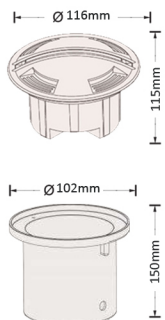

TM170170-4M

DESCRIPTION:

Recessed mounted floor wash pathway luminaire,
 Body & Frame made of solid stainless steel (316 Grade)
 Tempered clear / frosted glass diffuser
 High corrosion resistance capability.
 Stainless steel PG gland
 Mounting sleeve made of ABS
 Stainless steel alloy screws
 Power supply: 100V-240V/50Hz, low voltage input power
 In DC12V/24V with remote drive available on request
 - Heat resistant and solid conduct wiring
 - Ideal for External use
 - European standard of EN 60598

Product Code	TM170170-1S / 1M / 2S / 2M / 4S / 4M			
Rated Power	6W LED	8W LED	10W LED	15W LED
LED Type	CREE COB LED	CREE COB LED	CREE COB LED	CREE COB LED
Luminous Flux	90LM/W	90LM/W	90LM/W	90LM/W
Color Temperature	2700K - 6500K / RGB	2700K - 6500K / RGB	2700K - 6500K / RGB	2700K - 6500K / RGB
CRI	>80	>80	>80	>80
Glass pressure capacity	SS304 / SS316	SS304 / SS316	SS304 / SS316	SS304 / SS316
Efficiency	>85%	>85%	>85%	>85%
Temperature in working	(-) 20°C - (+) 40°C	(-) 20°C - (+) 40°C	(-) 20°C - (+) 40°C	(-) 20°C - (+) 40°C
Input Voltage	DC24V (Order Code: BV) Remote Drive required			
	AC100-240V (Order Code: BH)			
Power Cable	H05RN-F 2x0.75mm ² L=0.5m (low voltage) H05RN-F 3x0.75mm ² L=0.5m (Single color/high voltage) H05RN-F 4x0.75mm ² L=0.5m (for RGB)			
Size	116x116x150mm / 170x170x118mm			
Protection Grade	IP67 / IK10	IP67 / IK10	IP67 / IK10	IP67 / IK10
Life Span	50000Hrs			