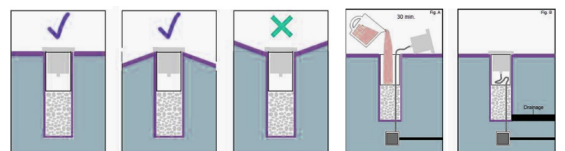

TM170170-D1

TM170170-1S

TM170170-1M

TM170170-D2

TM170170-2S

TM170170-2M

TM170170-D4

TM170170-4S

TM170170-4M

DESCRIPTION:

Recessed mounted floor wash pathway luminaire,
 Body & Frame made of solid stainless steel (316 Grade)
 Tempered clear / frosted glass diffuser
 High corrosion resistance capability.
 Stainless steel PG gland
 Mounting sleeve made of ABS
 Stainless steel alloy screws
 Power supply: 100V-240V/50Hz, low voltage input power
 In DC12V/24V with remote drive available on request
 - Heat resistant and solid conduct wiring
 - Ideal for External use
 - European standard of EN 60598

Product Code	TM170170-1S / 1M / 2S / 2M / 4S / 4M			
Rated Power	6W LED	8W LED	10W LED	15W LED
LED Type	CREE COB LED	CREE COB LED	CREE COB LED	CREE COB LED
Luminous Flux	90LM/W	90LM/W	90LM/W	90LM/W
Color Temperature	2700K - 6500K / RGB	2700K - 6500K / RGB	2700K - 6500K / RGB	2700K - 6500K / RGB
CRI	>80	>80	>80	>80
Glass pressure capacity	SS304 / SS316	SS304 / SS316	SS304 / SS316	SS304 / SS316
Efficiency	>85%	>85%	>85%	>85%
Temperature in working	(-) 20°C - (+) 40°C	(-) 20°C - (+) 40°C	(-) 20°C - (+) 40°C	(-) 20°C - (+) 40°C
Input Voltage	DC24V (Order Code: BV) Remote Drive required			
	AC100-240V (Order Code: BH)			
Power Cable	H05RN-F 2x0.75mm ² L=0.5m (low voltage) H05RN-F 3x0.75mm ² L=0.5m (Single color/high voltage) H05RN-F 4x0.75mm ² L=0.5m (for RGB)			
Size	116x116x150mm / 170x170x118mm			
Protection Grade	IP67 / IK10	IP67 / IK10	IP67 / IK10	IP67 / IK10
Life Span	50000Hrs			