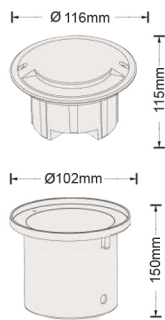

TM170170-1S