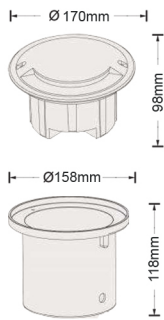

TM170170-1M