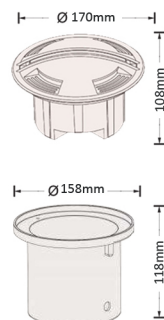

TM170170-4M

DESCRIPTION:

Recessed mounted floor wash pathway luminaire,
 Body & Frame made of solid stainless steel (316 Grade)
 Tempered clear / frosted glass diffuser
 High corrosion resistance capability.
 Stainless steel PG gland
 Mounting sleeve made of ABS
 Stainless steel alloy screws
 Power supply: 100V-240V/50Hz, low voltage input power
 In DC12V/24V with remote drive available on request
 - Heat resistant and solid conduct wiring
 - Ideal for External use
 - European standard of EN 60598

Product Code	TM170170-1S / 1M / 2S / 2M / 4S / 4M			
Rated Power	6W LED	8W LED	10W LED	15W LED
LED Type	CREE COB LED	CREE COB LED	CREE COB LED	CREE COB LED
Luminous Flux	90LM/W	90LM/W	90LM/W	90LM/W
Color Temperature	2700K - 6500K / RGB	2700K - 6500K / RGB	2700K - 6500K / RGB	2700K - 6500K / RGB
CRI	>80	>80	>80	>80
Glass pressure capacity	SS304 / SS316	SS304 / SS316	SS304 / SS316	SS304 / SS316
Efficiency	>85%	>85%	>85%	>85%
Temperature in working	(-) 20°C - (+) 40°C	(-) 20°C - (+) 40°C	(-) 20°C - (+) 40°C	(-) 20°C - (+) 40°C
Input Voltage	DC24V (Order Code: BV) Remote Drive required			
	AC100-240V (Order Code: BH)			
Power Cable	H05RN-F 2x0.75mm ² L=0.5m (low voltage) H05RN-F 3x0.75mm ² L=0.5m (Single color/high voltage) H05RN-F 4x0.75mm ² L=0.5m (for RGB)			
Size	116x116x150mm / 170x170x118mm			
Protection Grade	IP67 / IK10	IP67 / IK10	IP67 / IK10	IP67 / IK10
Life Span	50000Hrs			