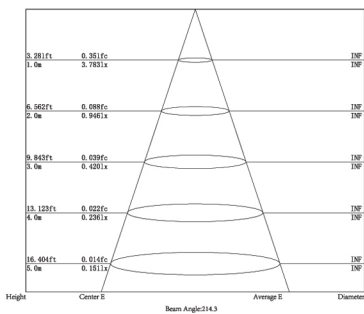

Product Code	TM170170-1S / 1M / 2S / 2M / 4S / 4M			
Rated Power	6W LED	8W LED	10W LED	15W LED
LED Type	CREE COB LED	CREE COB LED	CREE COB LED	CREE COB LED
Luminous Flux	90LM/W	90LM/W	90LM/W	90LM/W
Color Temperature	2700K - 6500K / RGB	2700K - 6500K / RGB	2700K - 6500K / RGB	2700K - 6500K / RGB
CRI	>80	>80	>80	>80
Glass pressure capacity	SS304 / SS316	SS304 / SS316	SS304 / SS316	SS304 / SS316
Efficiency	>85%	>85%	>85%	>85%
Temperature in working	(-) 20°C - (+) 40°C	(-) 20°C - (+) 40°C	(-) 20°C - (+) 40°C	(-) 20°C - (+) 40°C
Input Voltage	DC24V (Order Code: BV) Remote Drive required			
	AC100-240V (Order Code: BH)			
Power Cable	H05RN-F 2x0.75mm ² L=0.5m (low voltage) H05RN-F 3x0.75mm ² L=0.5m (Single color/high voltage) H05RN-F 4x0.75mm ² L=0.5m (for RGB)			
Size	116x116x150mm / 170x170x118mm			
Protection Grade	IP67 / IK10	IP67 / IK10	IP67 / IK10	IP67 / IK10
Life Span	50000Hrs			

PHOTMETRIC DATA

Lux distance Curve (1x20° * 25°)

Lux distribution Curve (1x20° * 25°)

Lux distance Curve (2x20° * 25°)

Lux distribution Curve (2x20° * 25°)

Lux distance Curve (4x20° * 25°)

Lux distribution Curve (4x20° * 25°)