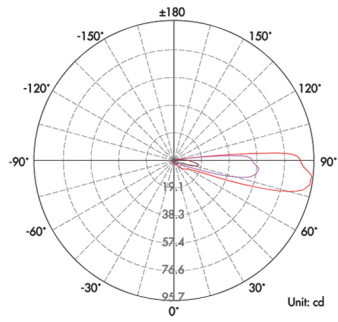

Product Code	TM170170-1S / 1M / 2S / 2M / 4S / 4M			
Rated Power	6W LED	8W LED	10W LED	15W LED
LED Type	CREE COB LED	CREE COB LED	CREE COB LED	CREE COB LED
Luminous Flux	90LM/W	90LM/W	90LM/W	90LM/W
Color Temperature	2700K - 6500K / RGB	2700K - 6500K / RGB	2700K - 6500K / RGB	2700K - 6500K / RGB
CRI	>80	>80	>80	>80
Glass pressure capacity	SS304 / SS316	SS304 / SS316	SS304 / SS316	SS304 / SS316
Efficiency	>85%	>85%	>85%	>85%
Temperature in working	(-) 20°C - (+) 40°C	(-) 20°C - (+) 40°C	(-) 20°C - (+) 40°C	(-) 20°C - (+) 40°C
Input Voltage	DC24V (Order Code: BV) Remote Drive required			
	AC100-240V (Order Code: BH)			
Power Cable	H05RN-F 2x0.75mm ² L=0.5m (low voltage) H05RN-F 3x0.75mm ² L=0.5m (Single color/high voltage) H05RN-F 4x0.75mm ² L=0.5m (for RGB)			
Size	116x116x150mm / 170x170x118mm			
Protection Grade	IP67 / IK10	IP67 / IK10	IP67 / IK10	IP67 / IK10
Life Span	50000Hrs			

PHOTMETRIC DATA

Lux distance Curve (1x20° * 25°)

Lux distribution Curve (1x20° * 25°)

Lux distance Curve (2x20° * 25°)

Lux distribution Curve (2x20° * 25°)

Lux distance Curve (4x20° * 25°)

Lux distribution Curve (4x20° * 25°)