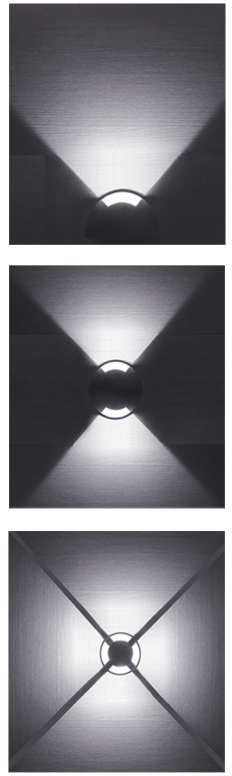

TM170170-D1

TM170170-1S

TM170170-1M

TM170170-D2

TM170170-2S

TM170170-2M

TM170170-D4

TM170170-4S

TM170170-4M

DESCRIPTION:

Recessed mounted floor wash pathway luminaire,
 Body & Frame made of solid stainless steel (316 Grade)
 Tempered clear / frosted glass diffuser
 High corrosion resistance capability.
 Stainless steel PG gland
 Mounting sleeve made of ABS
 Stainless steel alloy screws
 Power supply: 100V-240V/50Hz, low voltage input power
 In DC12V/24V with remote drive available on request
 - Heat resistant and solid conduct wiring
 - Ideal for External use
 - European standard of EN 60598

Product Code	TM170170-1S / 1M / 2S / 2M / 4S / 4M			
Rated Power	6W LED	8W LED	10W LED	15W LED
LED Type	CREE COB LED	CREE COB LED	CREE COB LED	CREE COB LED
Luminous Flux	90LM/W	90LM/W	90LM/W	90LM/W
Color Temperature	2700K - 6500K / RGB	2700K - 6500K / RGB	2700K - 6500K / RGB	2700K - 6500K / RGB
CRI	>80	>80	>80	>80
Glass pressure capacity	SS304 / SS316	SS304 / SS316	SS304 / SS316	SS304 / SS316
Efficiency	>85%	>85%	>85%	>85%
Temperature in working	(-) 20°C - (+) 40°C	(-) 20°C - (+) 40°C	(-) 20°C - (+) 40°C	(-) 20°C - (+) 40°C
Input Voltage	DC24V (Order Code: BV) Remote Drive required			
	AC100-240V (Order Code: BH)			
Power Cable	H05RN-F 2x0.75mm ² L=0.5m (low voltage) H05RN-F 3x0.75mm ² L=0.5m (Single color/high voltage) H05RN-F 4x0.75mm ² L=0.5m (for RGB)			
Size	116x116x150mm / 170x170x118mm			
Protection Grade	IP67 / IK10	IP67 / IK10	IP67 / IK10	IP67 / IK10
Life Span	50000Hrs			

PHOTMETRIC DATA

Lux distance Curve (1x20° * 25°)

Lux distribution Curve (1x20° * 25°)

Lux distance Curve (2x20° * 25°)

Lux distribution Curve (2x20° * 25°)

Lux distance Curve (4x20° * 25°)

Lux distribution Curve (4x20° * 25°)