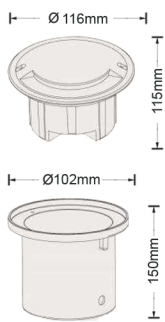

TM170170-2S