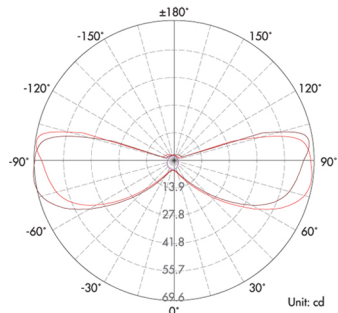

Product Code	TM170170-1S / 1M / 2S / 2M / 4S / 4M			
Rated Power	6W LED	8W LED	10W LED	15W LED
LED Type	CREE COB LED	CREE COB LED	CREE COB LED	CREE COB LED
Luminous Flux	90LM/W	90LM/W	90LM/W	90LM/W
Color Temperature	2700K - 6500K / RGB	2700K - 6500K / RGB	2700K - 6500K / RGB	2700K - 6500K / RGB
CRI	>80	>80	>80	>80
Glass pressure capacity	SS304 / SS316	SS304 / SS316	SS304 / SS316	SS304 / SS316
Efficiency	>85%	>85%	>85%	>85%
Temperature in working	(-) 20°C - (+) 40°C	(-) 20°C - (+) 40°C	(-) 20°C - (+) 40°C	(-) 20°C - (+) 40°C
Input Voltage	DC24V (Order Code: BV) Remote Drive required			
	AC100-240V (Order Code: BH)			
Power Cable	H05RN-F 2x0.75mm ² L=0.5m (low voltage) H05RN-F 3x0.75mm ² L=0.5m (Single color/high voltage) H05RN-F 4x0.75mm ² L=0.5m (for RGB)			
Size	116x116x150mm / 170x170x118mm			
Protection Grade	IP67 / IK10	IP67 / IK10	IP67 / IK10	IP67 / IK10
Life Span	50000Hrs			

PHOTMETRIC DATA

Lux distance Curve (1x20° * 25°)

Lux distribution Curve (1x20° * 25°)

Lux distance Curve (2x20° * 25°)

Lux distribution Curve (2x20° * 25°)

Lux distance Curve (4x20° * 25°)

Lux distribution Curve (4x20° * 25°)