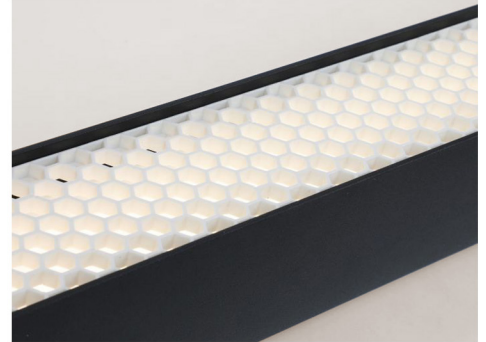

## DESCRIPTION:

Recessed floor mounted outdoor linear light  
 Body made of extruded aluminium (Marine grade)  
 Grey powder coated, T=50-55pmm or natural aluminium finish.  
 Tempered glass 6mm thickness, thermal shock, impact resistance.  
 All-in-one optical lens, efficiency>85%  
 Waterproof cable gland, IP68 PG-9 copper & nickel coated.  
 Waterproof seal molding shaped double silicone seal.  
 Constant current output Driver.  
 High lumen chip Epistar, Bridgelux and CREE.  
 Single color LED=1-circuit output  
 RGB 3 In 1 LED=3 circuit output  
 Working temperature -10°C ~ 60°C  
 Mounting sleeve: Aluminium casing  
 European standard of EN 60598

Custom size / Wattage on request

Anti glare lower version

**SYMMETRICAL (Order Code: SYM)**

Angle: 8 / 15 / 30 / 45 / 60°  
Polarized Angle: 0°

**Anti-glare louver**

Honeycomb louver available on request

Order Code: HCL