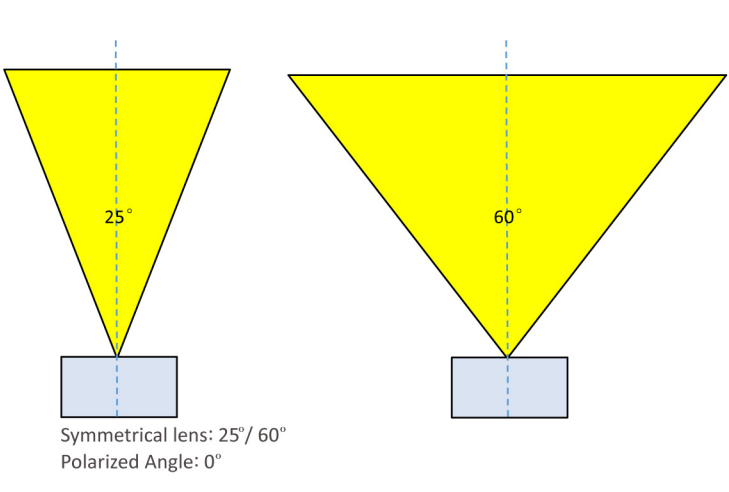

Custom size / Wattage on request

Anti glare lower version

**SYMMETRICAL (Order Code: SYM)**

Angle: 8 / 15 / 30 / 45 / 60°  
Polarized Angle: 0°

**Anti-glare louver**

Honeycomb louver available on request

Order Code: HCL

**ASYMMETRICAL (Order Code: ASY)**

Angle: 8 / 15 / 30 / 45 / 60°  
Polarized Angle: 15° / 25°