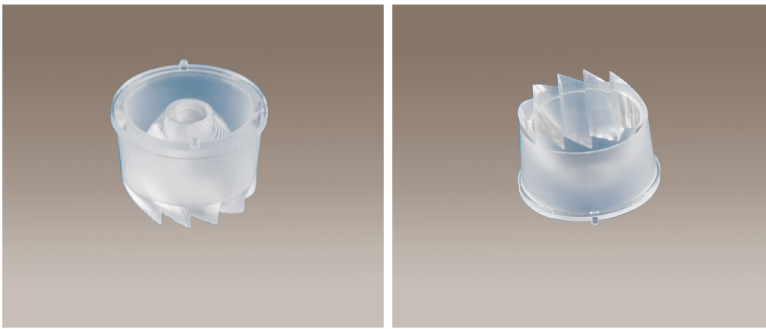

## DESCRIPTION:

Recessed floor mounted outdoor linear light  
 Body made of extruded aluminium (Marine grade)  
 Grey powder coated, T=50-55pmm or natural aluminium finish.  
 Tempered glass 6mm thickness, thermal shock, impact resistance.  
 All-in-one optical lens, efficiency>85%  
 Waterproof cable gland, IP68 PG-9 copper & nickel coated.  
 Waterproof seal molding shaped double silicone seal.  
 Constant current output Driver.  
 High lumen chip Epistar, Bridgelux and CREE.  
 Single color LED=1-circuit output  
 RGB 3 In 1 LED=3 circuit output  
 Working temperature -10°C ~ 60°C  
 Mounting sleeve: Aluminium casing  
 European standard of EN 60598

## Remarks:

- (1) Tempered glass cover, transmittance is above 93%
- (2) Provides better heat dissipation through increasing the rigid bar area for ventilation
- (3) High efficiency LEDs has high CRI and luminous flux.
- (4) LED driver is customized when the circumstance of working temperature is below 0°C
- (5) Use only switching power supply or coiled transformer for 24VDC power input
- (6) Customized 316" stainless steel frame available on request.

Custom size / Wattage on request

Anti glare lower version

**SYMMETRICAL (Order Code: SYM)**

Angle: 8 / 15 / 30 / 45 / 60°  
Polarized Angle: 0°

**Anti-glare louver**

Honeycomb louver available on request

Order Code: HCL

**ASYMMETRICAL (Order Code: ASY)**

Angle: 8 / 15 / 30 / 45 / 60°  
Polarized Angle: 15° / 25°