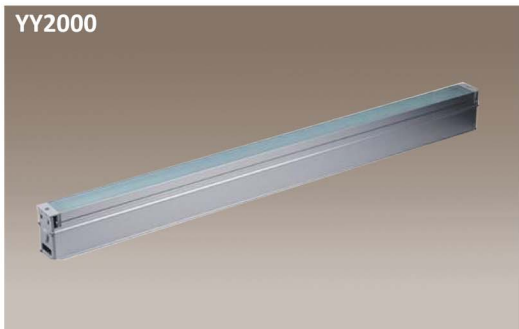

## DESCRIPTION:

Recessed floor mounted outdoor linear light  
 Body made of extruded aluminium (Marine grade)  
 Grey powder coated, T=50-55pmm or natural aluminium finish.  
 Tempered glass 6mm thickness, thermal shock, impact resistance.  
 All-in-one optical lens, efficiency>85%  
 Waterproof cable gland, IP68 PG-9 copper & nickel coated.  
 Waterproof seal molding shaped double silicone seal.  
 Constant current output Driver.  
 High lumen chip Epistar, Bridgelux and CREE.  
 Single color LED=1-circuit output  
 RGB 3 In 1 LED=3 circuit output  
 Working temperature -10°C ~ 60°C  
 Mounting sleeve: Aluminium casing  
 European standard of EN 60598

## Remarks:

- (1) Tempered glass cover, transmittance is above 93%
- (2) Provides better heat dissipation through increasing the rigid bar area for ventilation
- (3) High efficiency LEDs has high CRI and luminous flux.
- (4) LED driver is customized when the circumstance of working temperature is below 0°C
- (5) Use only switching power supply or coiled transformer for 24VDC power input
- (6) Customized 316" stainless steel frame available on request.