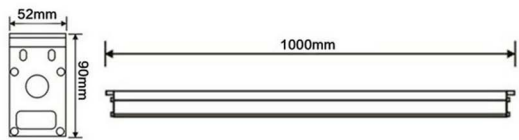

## DESCRIPTION:

Recessed floor mounted outdoor linear light  
 Body made of extruded aluminium (Marine grade)  
 Grey powder coated, T=50-55pmm or natural aluminium finish.  
 Tempered glass 6mm thickness, thermal shock, impact resistance.  
 All-in-one optical lens, efficiency>85%  
 Waterproof cable gland, IP68 PG-9 copper & nickel coated.  
 Waterproof seal molding shaped double silicone seal.  
 Constant current output Driver.  
 High lumen chip Epistar, Bridgelux and CREE.  
 Single color LED=1-circuit output  
 RGB 3 In 1 LED=3 circuit output  
 Working temperature -10°C ~ 60°C  
 Mounting sleeve: Aluminium casing  
 European standard of EN 60598